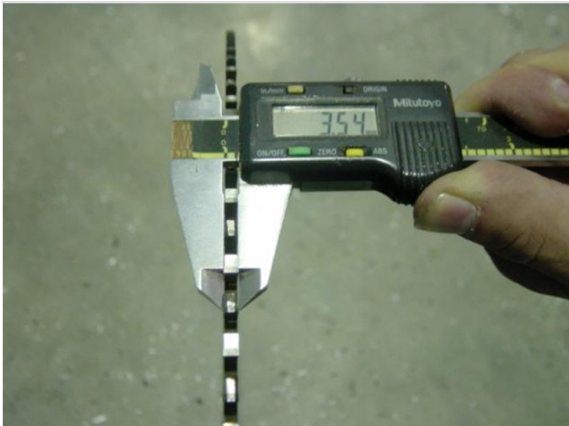

## Item:150mm Caliper

---

### 150mm Caliper

Digital or Analogue Calipers - Accurate to 0.01mm