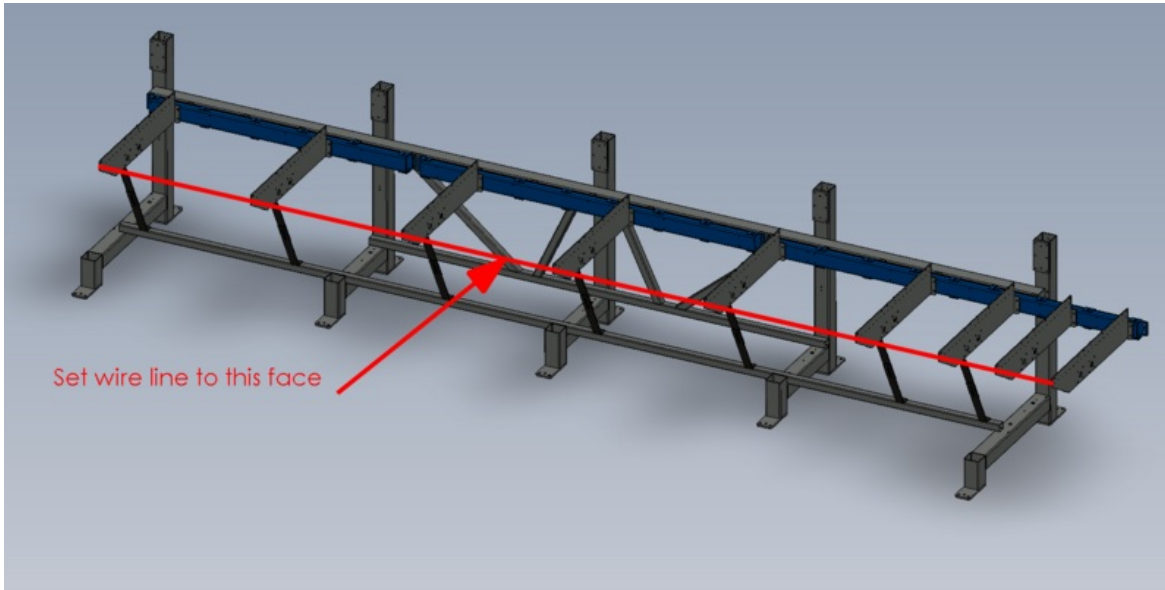

Fichier:Zx5 Module C and E support arm alignment Screenshot 2023-03-29 145644.png



Zx5_Module_C_and_E_support_arm_alignment_Screenshot_2023-03-29_145644

File history

Click on a date/time to view the file as it appeared at that time.

	Date/Time	Thumbnail	Dimensions	User	Comment
current	15:57, 29 March 2023		1,596 × 799 (214 KB)	Gareth Green (talk contribs)	Zx5_Module_C_and_E_support_arm_alignment_Screenshot_2023-03-29_145644

You cannot overwrite this file.

File usage

The following page links to this file:

R0015245 Module C support arm alignment

Metadata

This file contains additional information, probably added from the digital camera or scanner used to create or digitize it. If the file has been modified from its original state, some details may not fully reflect the modified file.

Horizontal resolution	37.79 dpc
Vertical resolution	37.79 dpc