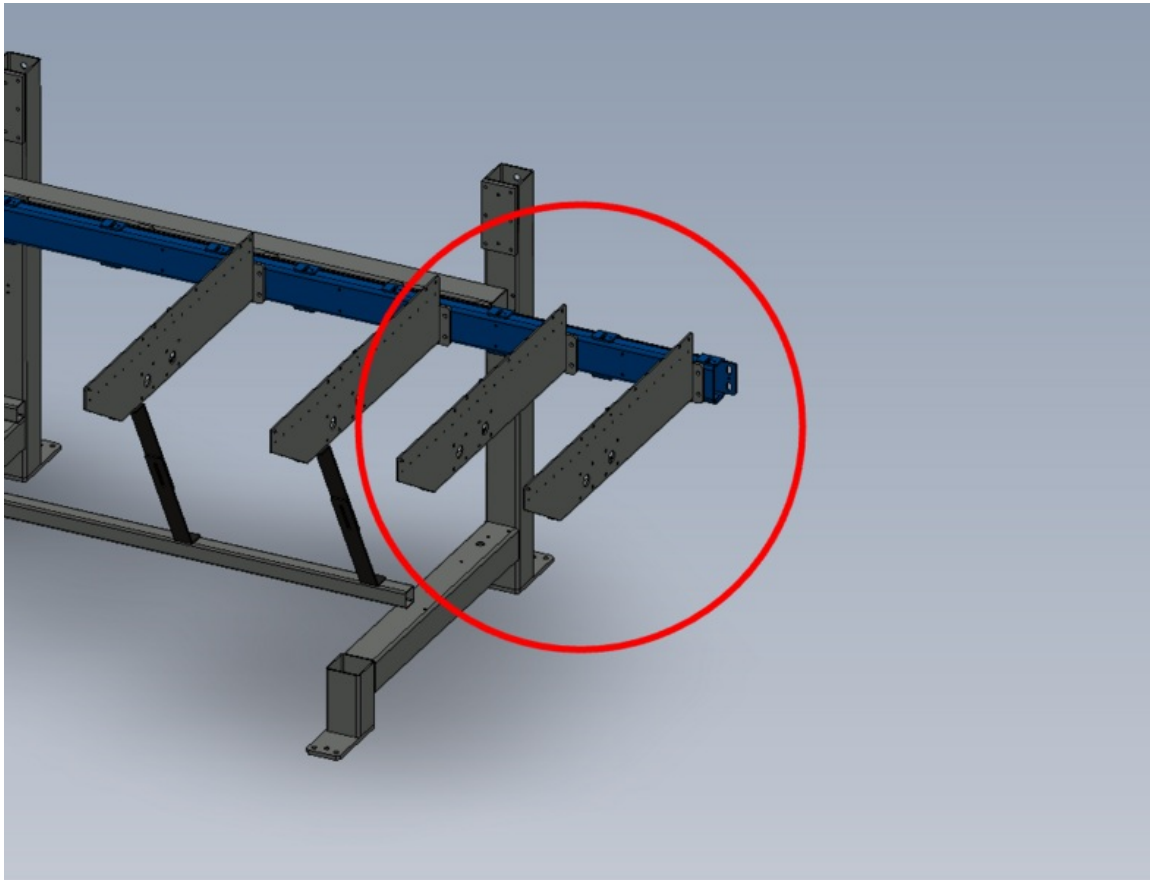

Fichier:Zx5 Module C and E support arm alignment Screenshot 2023-03-29 145500.png



Zx5_Module_C_and_E_support_arm_alignment_Screenshot_2023-03-29_145500

File history

Click on a date/time to view the file as it appeared at that time.

	Date/Time	Thumbnail	Dimensions	User	Comment
current	15:55, 29 March 2023		1,022 × 778 (111 KB)	Gareth Green (talk contribs)	Zx5_Module_C_and_E_support_arm_alignment_Screenshot_2023-03-29_145500

You cannot overwrite this file.

File usage

The following page links to this file:

R0015245 Module C support arm alignment

Metadata

This file contains additional information, probably added from the digital camera or scanner used to create or digitize it. If the file has been modified from its original state, some details may not fully reflect the modified file.

Horizontal resolution	37.79 dpc
Vertical resolution	37.79 dpc