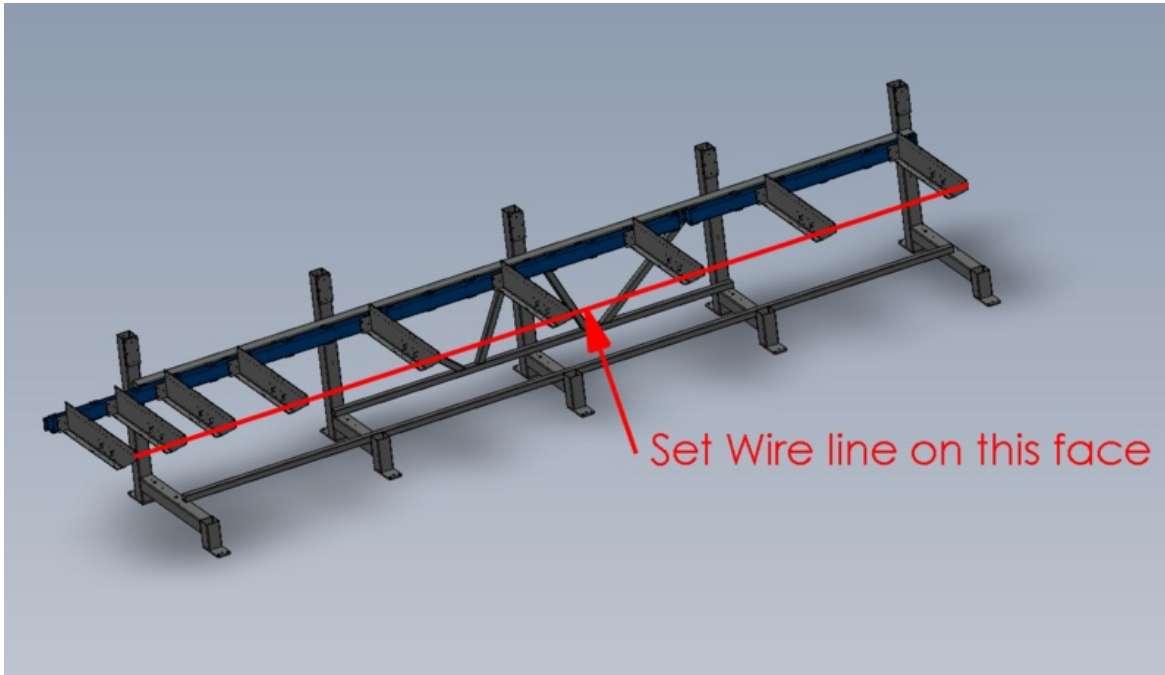

Fichier:Zx5 Module C and E support arm alignment Screenshot 2023-03-29 140559.png



Zx5_Module_C_and_E_support_arm_alignment_Screenshot_2023-03-29_140559

File history

Click on a date/time to view the file as it appeared at that time.

	Date/Time	Thumbnail	Dimensions	User	Comment
current	15:06, 29 March 2023		1,300 × 749 (159 KB)	Gareth Green (talk contribs)	Zx5_Module_C_and_E_support_arm_alignment_Screenshot_2023-03-29_140559

Horizontal resolution	37.79 dpc
Vertical resolution	37.79 dpc