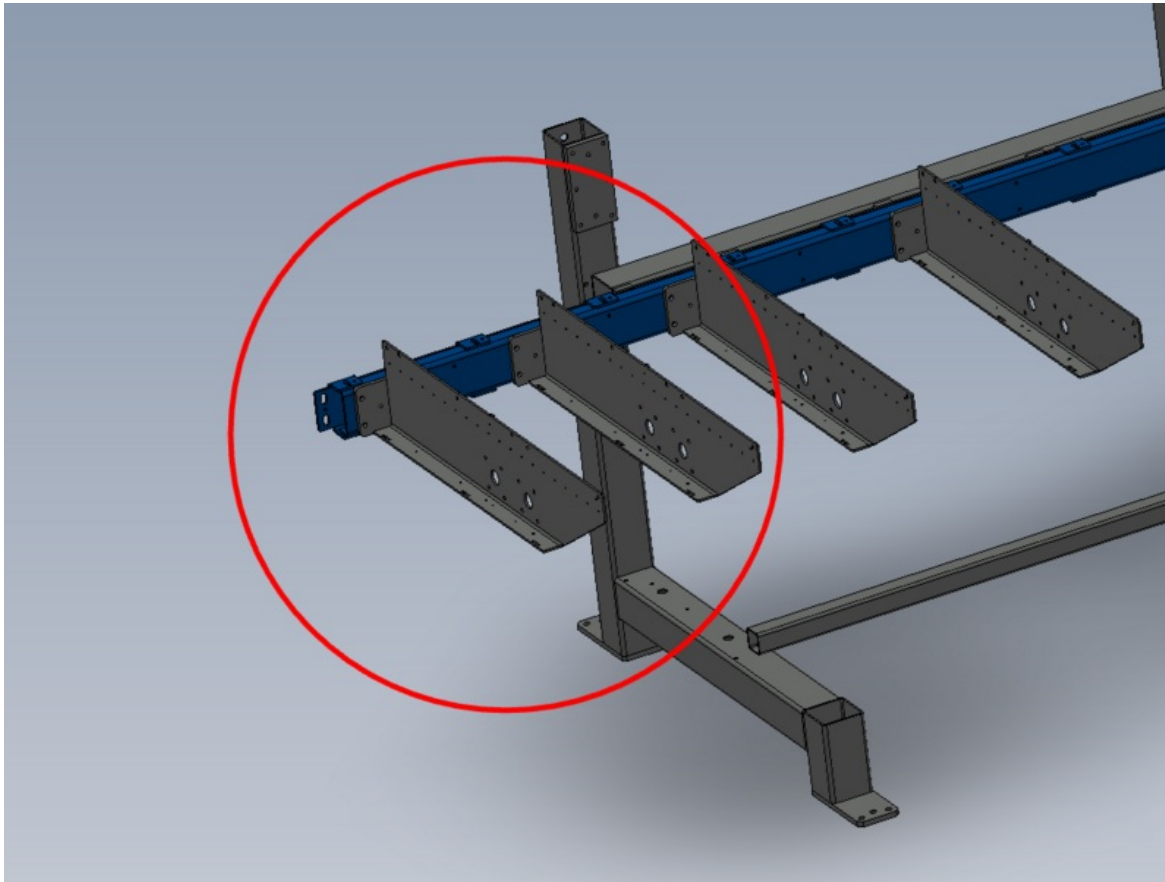

Fichier:Zx5 Module C and E support arm alignment Screenshot 2023-03-29 140301.png



Zx5_Module_C_and_E_support_arm_alignment_Screenshot_2023-03-29_140301

File history

Click on a date/time to view the file as it appeared at that time.

	Date/Time	Thumbnail	Dimensions	User	Comment
current	15:03, 29 March 2023		1,054 × 791 (146 KB)	Gareth Green (talk contribs)	Zx5_Module_C_and_E_support_arm_alignment_Screenshot_2023-03-29_140301

Horizontal resolution	37.79 dpc
Vertical resolution	37.79 dpc