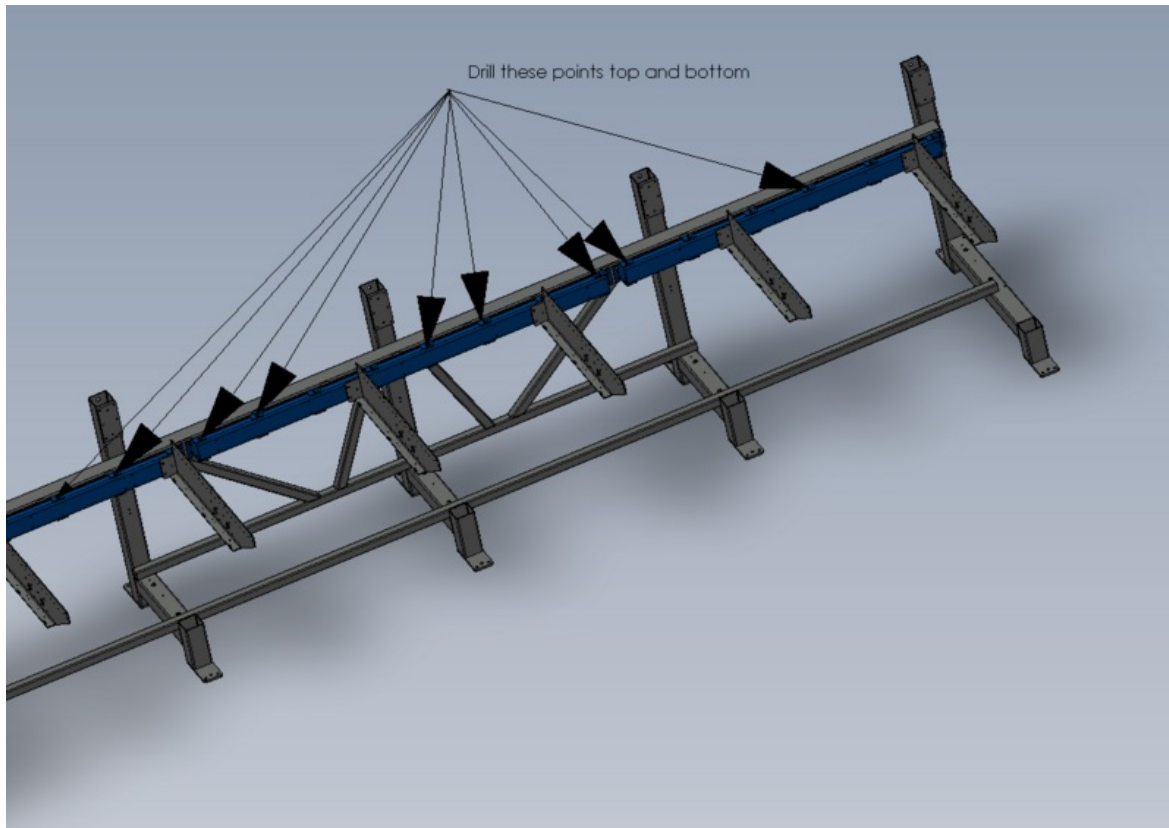

Fichier:Zx5 Module C and E support arm alignment Screenshot 2023-03-29 135630.png



Zx5_Module_C_and_E_support_arm_alignment_Screenshot_2023-03-29_135630

File history

Click on a date/time to view the file as it appeared at that time.

| | Date/Time | Thumbnail | Dimensions | User | Comment |
|---------|----------------------|---|----------------------|--------------------------------|---|
| current | 14:56, 29 March 2023 |  | 1,142 × 804 (206 KB) | Gareth Green (talk contribs) | Zx5_Module_C_and_E_support_arm_alignment_Screenshot_2023-03-29_135630 |