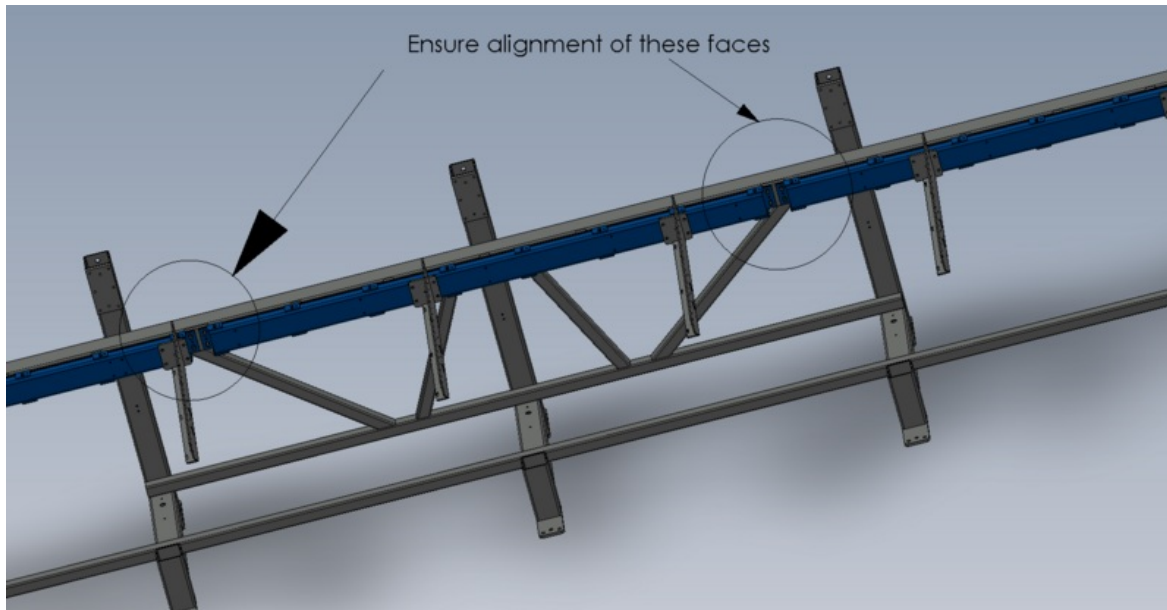

# Fichier:Zx5 Module C and E support arm alignment Screenshot 2023-03-29 134757.png



Zx5\_Module\_C\_and\_E\_support\_arm\_alignment\_Screenshot\_2023-03-29\_134757

## File history

Click on a date/time to view the file as it appeared at that time.

	Date/Time	Thumbnail	Dimensions	User	Comment
current	14:48, 29 March 2023		1,594 × 824 (222 KB)	Gareth Green (talk   contribs)	Zx5_Module_C_and_E_support_arm_alignment_Screenshot_2023-03-29_134757