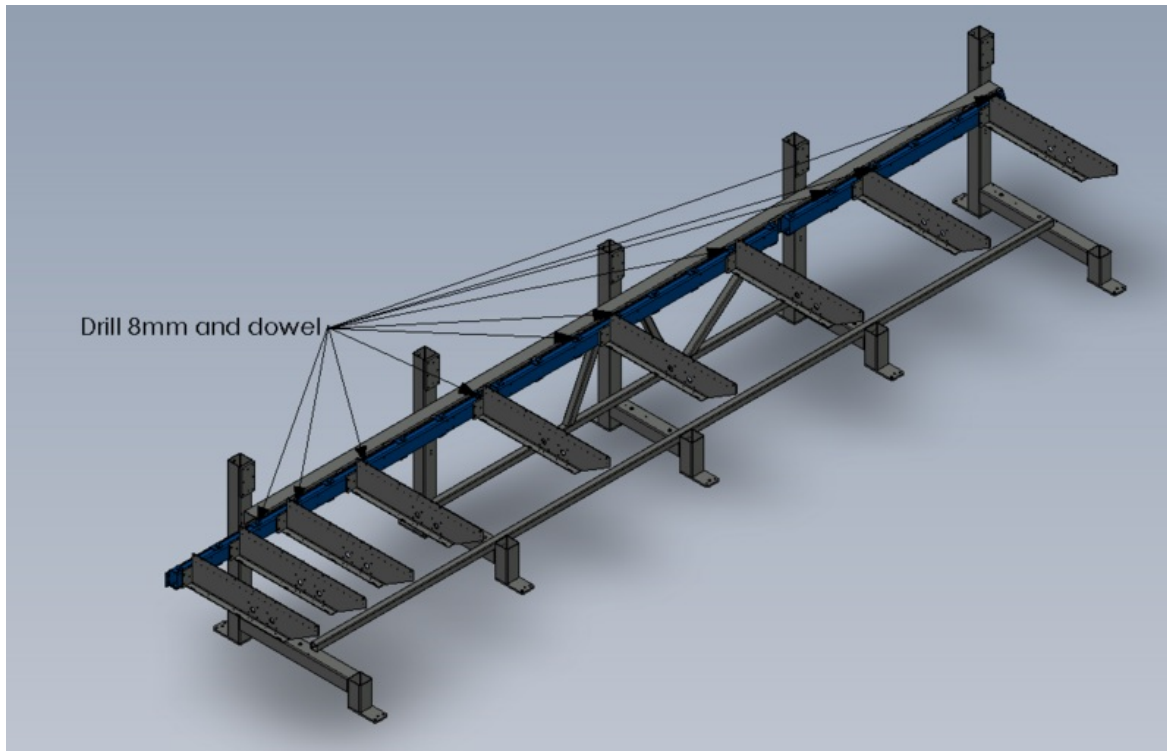

Fichier:Zx5 Module C and E support arm alignment Screenshot 2023-03-29 121212.png



Zx5_Module_C_and_E_support_arm_alignment_Screenshot_2023-03-29_121212

File history

Click on a date/time to view the file as it appeared at that time.

	Date/Time	Thumbnail	Dimensions	User	Comment
current	13:12, 29 March 2023		1,092 × 698 (173 KB)	Gareth Green (talk contribs)	Zx5_Module_C_and_E_support_arm_alignment_Screenshot_2023-03-29_121212

Horizontal resolution	37.79 dpc
Vertical resolution	37.79 dpc