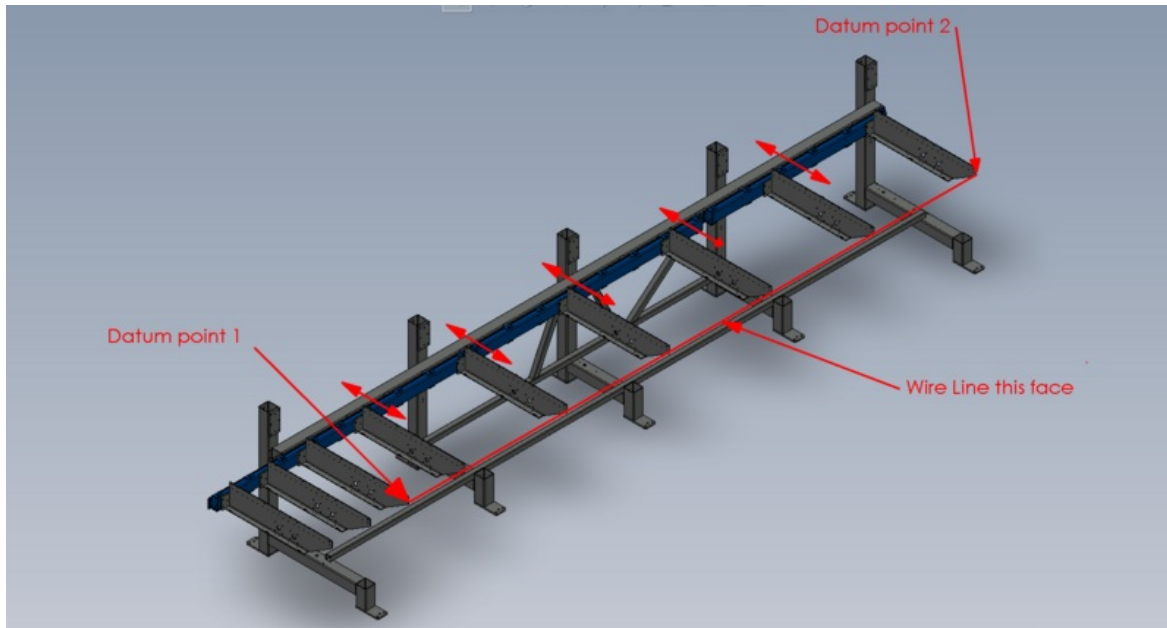

Fichier:Zx5 Module C and E support arm alignment Screenshot 2023-03-29 115306.png



Zx5_Module_C_and_E_support_arm_alignment_Screenshot_2023-03-29_115306

File history

Click on a date/time to view the file as it appeared at that time.

	Date/Time	Thumbnail	Dimensions	User	Comment
current	12:53, 29 March 2023		1,629 × 869 (241 KB)	Gareth Green (talk contribs)	Zx5_Module_C_and_E_support_arm_alignment_Screenshot_2023-03-29_115306

Horizontal resolution	37.79 dpc
Vertical resolution	37.79 dpc