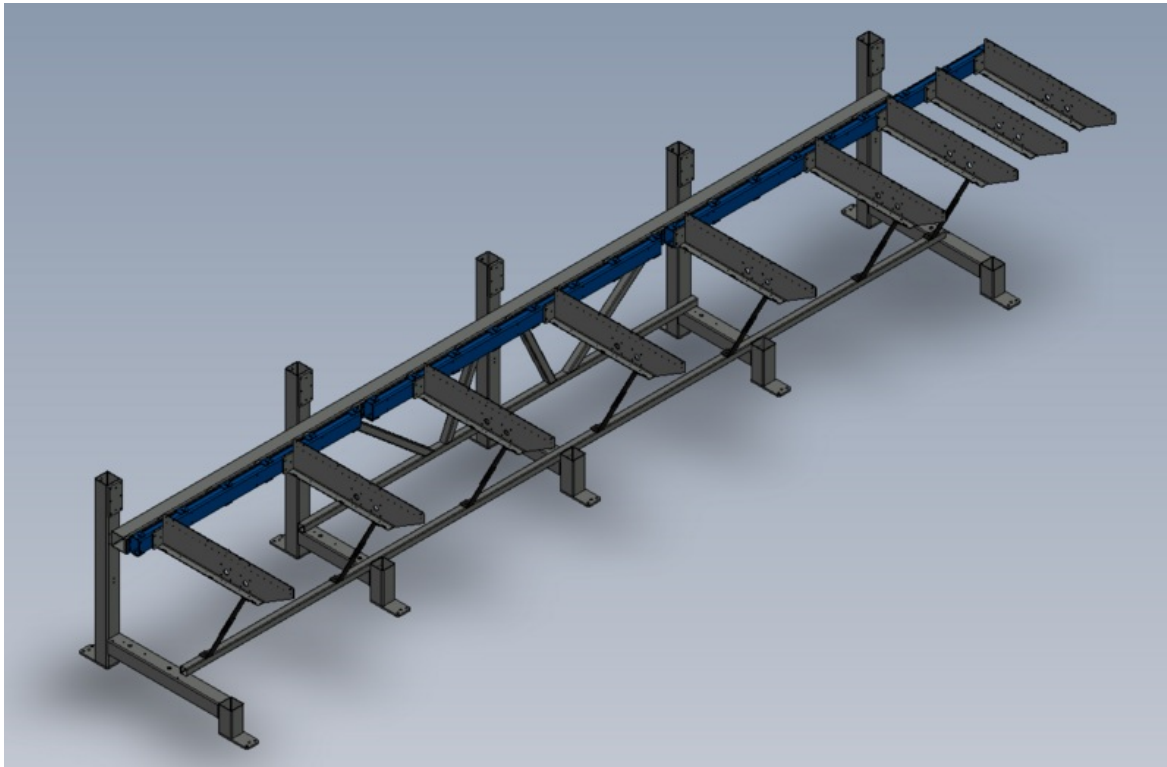

Fichier:Zx5 Module C and E support arm alignment Screenshot 2023-03-14 143806.png



Zx5_Module_C_and_E_support_arm_alignment_Screenshot_2023-03-14_143806

File history

Click on a date/time to view the file as it appeared at that time.

	Date/Time	Thumbnail	Dimensions	User	Comment
current	16:38, 14 March 2023		1,215 × 793 (209 KB)	Gareth Green (talk contribs)	Zx5_Module_C_and_E_support_arm_alignment_Screenshot_2023-03-14_143806

Horizontal resolution	37.79 dpc
Vertical resolution	37.79 dpc