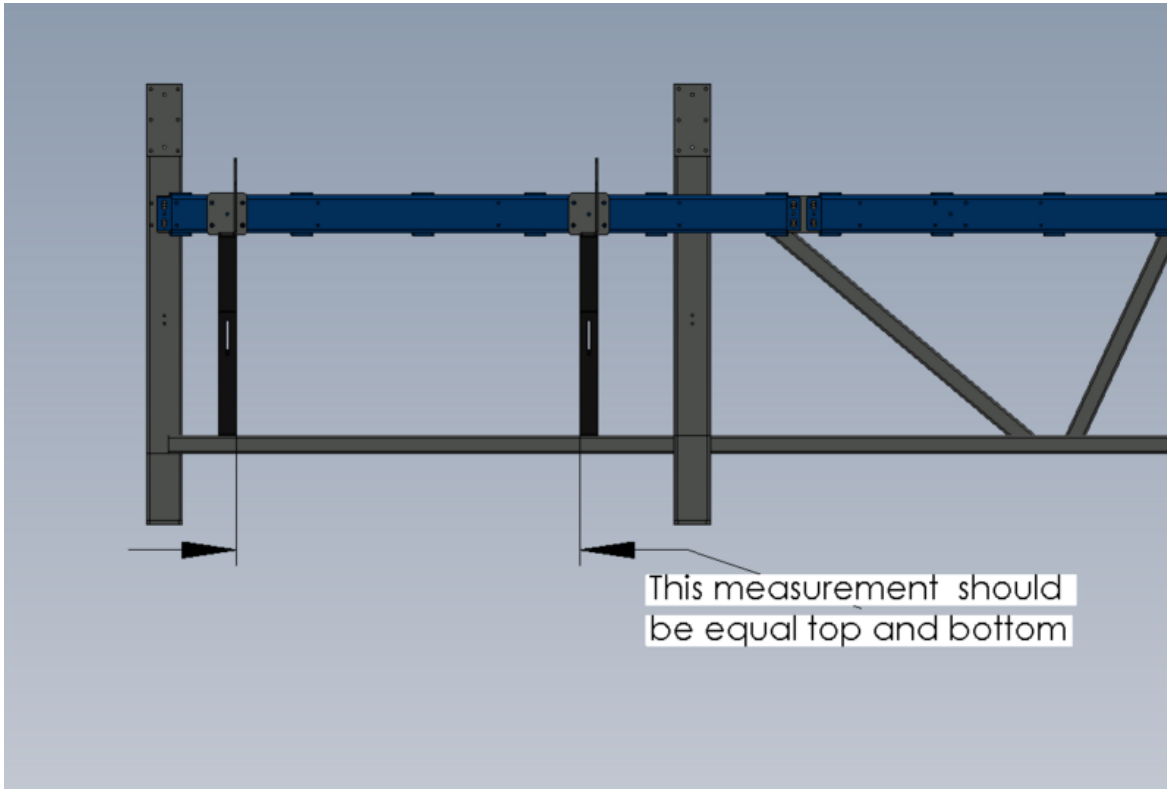

Fichier:Zx5 Module C and E support arm alignment Screenshot 2023-03-14 142213.png



Zx5_Module_C_and_E_support_arm_alignment_Screenshot_2023-03-14_142213

File history

Click on a date/time to view the file as it appeared at that time.

	Date/Time	Thumbnail	Dimensions	User	Comment
current	16:22, 14 March 2023		1,123 × 755 (23 KB)	Gareth Green (talk contribs)	Zx5_Module_C_and_E_support_arm_alignment_Screenshot_2023-03-14_142213

Horizontal resolution	37.79 dpc
Vertical resolution	37.79 dpc