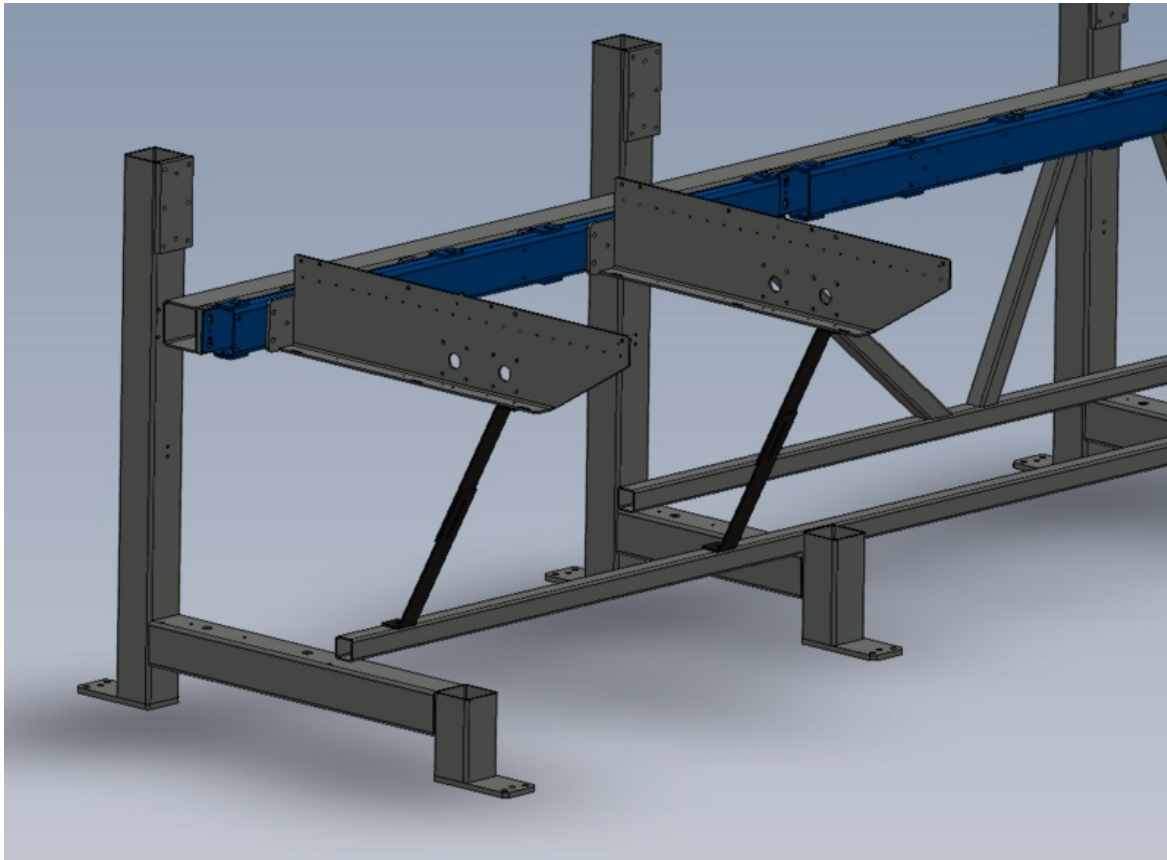

Fichier:Zx5 Module C and E support arm alignment Screenshot 2023-03-14 141542.png



Zx5_Module_C_and_E_support_arm_alignment_Screenshot_2023-03-14_141542

File history

Click on a date/time to view the file as it appeared at that time.

	Date/Time	Thumbnail	Dimensions	User	Comment
current	16:16, 14 March 2023		1,056 × 774 (131 KB)	Gareth Green (talk contribs)	Zx5_Module_C_and_E_support_arm_alignment_Screenshot_2023-03-14_141542

You cannot overwrite this file.

File usage

The following page links to this file:

R0015245 Module C support arm alignment

Metadata

This file contains additional information, probably added from the digital camera or scanner used to create or digitize it. If the file has been modified from its original state, some details may not fully reflect the modified file.

Horizontal resolution	37.79 dpc
Vertical resolution	37.79 dpc