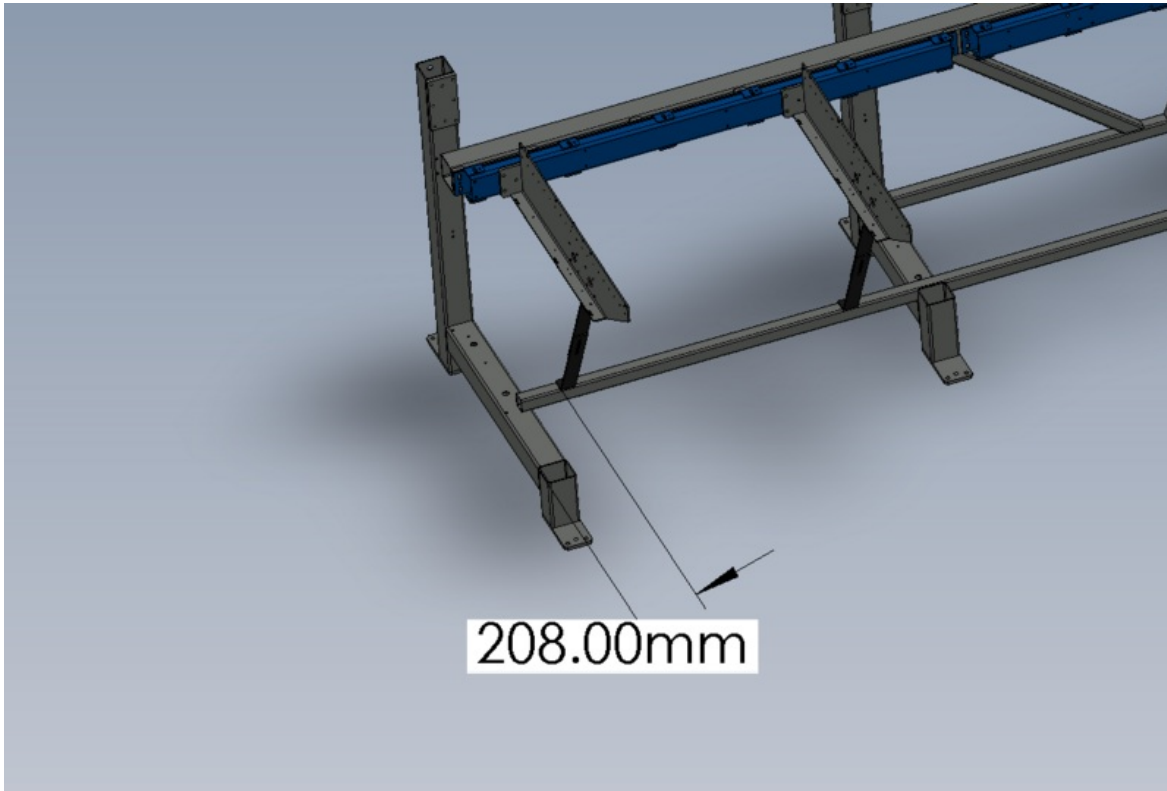

Fichier:Zx5 Module C and E support arm alignment Screenshot 2023-03-14 140933.png



Zx5_Module_C_and_E_support_arm_alignment_Screenshot_2023-03-14_140933

File history

Click on a date/time to view the file as it appeared at that time.

	Date/Time	Thumbnail	Dimensions	User	Comment
current	15:13, 14 March 2023		1,112 × 749 (156 KB)	Gareth Green (talk contribs)	Zx5_Module_C_and_E_support_arm_alignment_Screenshot_2023-03-14_140933

You cannot overwrite this file.

File usage

The following page links to this file:

R0015245 Module C support arm alignment

Metadata

This file contains additional information, probably added from the digital camera or scanner used to create or digitize it. If the file has been modified from its original state, some details may not fully reflect the modified file.

Horizontal resolution	37.79 dpc
Vertical resolution	37.79 dpc