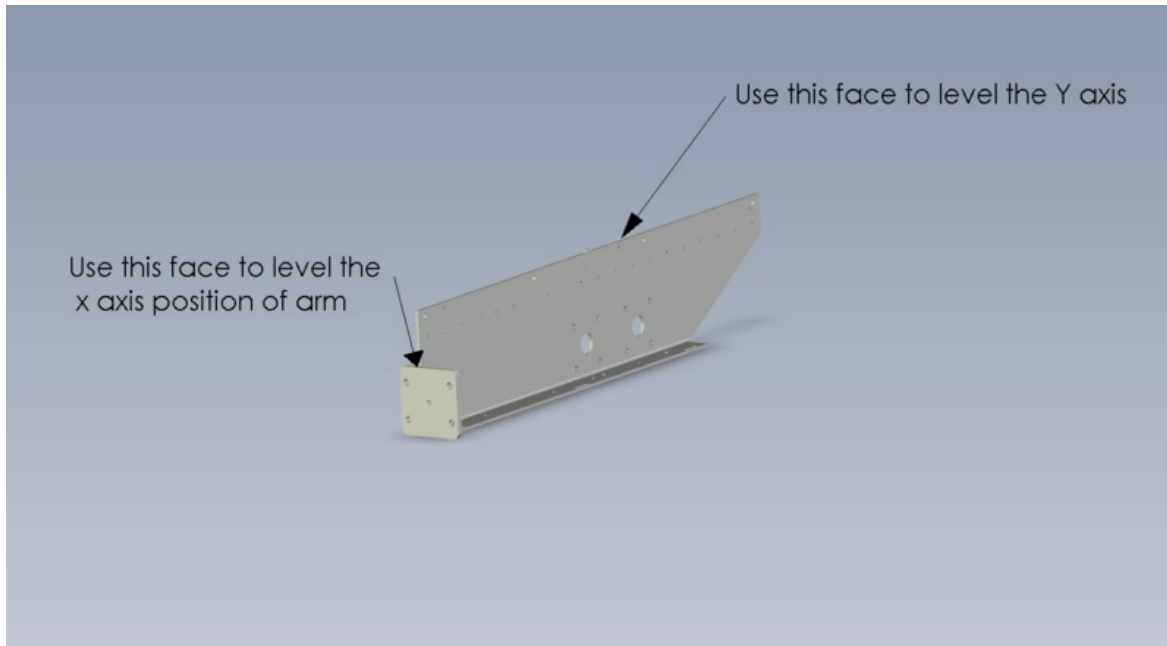

Fichier:Zx5 Module C and E support arm alignment Screenshot 2023-03-14 134701.png



Zx5_Module_C_and_E_support_arm_alignment_Screenshot_2023-03-14_134701

File history

Click on a date/time to view the file as it appeared at that time.

	Date/Time	Thumbnail	Dimensions	User	Comment
current	15:47, 14 March 2023		1,428 × 783 (38 KB)	Gareth Green (talk contribs)	Zx5_Module_C_and_E_support_arm_alignment_Screenshot_2023-03-14_134701

Horizontal resolution	37.79 dpc
Vertical resolution	37.79 dpc