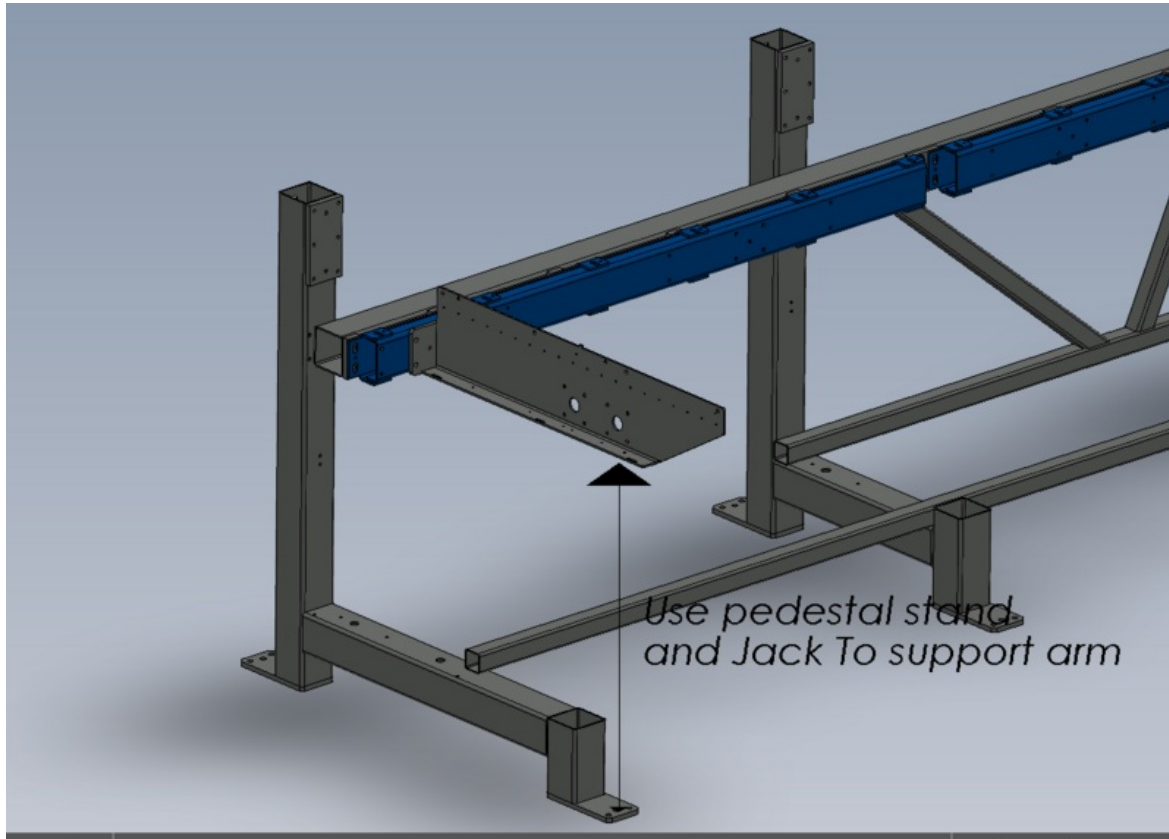

# Fichier:Zx5 Module C and E support arm alignment Screenshot 2023-03-14 133621.png



Zx5\_Module\_C\_and\_E\_support\_arm\_alignment\_Screenshot\_2023-03-14\_133621

## File history

Click on a date/time to view the file as it appeared at that time.

	Date/Time	Thumbnail	Dimensions	User	Comment
current	15:37, 14 March 2023		1,133 × 809 (174 KB)	Gareth Green (talk   contribs)	Zx5_Module_C_and_E_support_arm_alignment_Screenshot_2023-03-14_133621