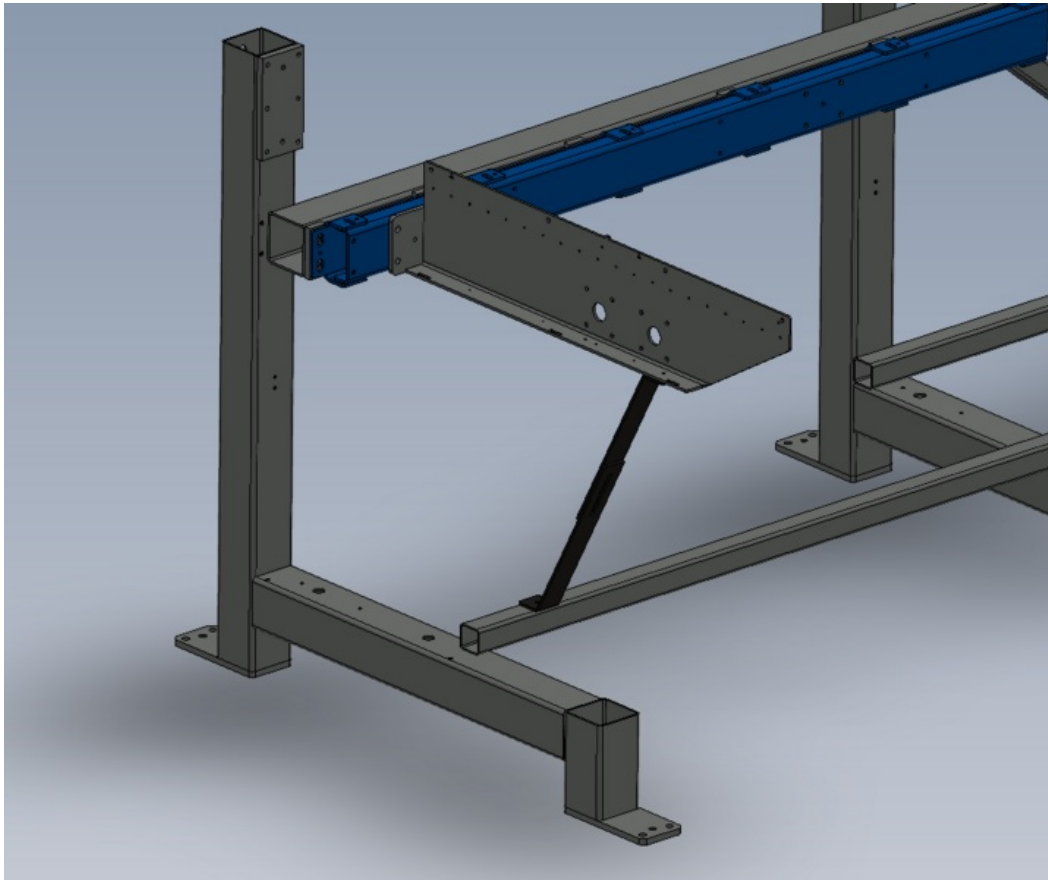

# Fichier:Zx5 Module C and E support arm alignment Screenshot 2023-03-14 124617.png



Zx5\_Module\_C\_and\_E\_support\_arm\_alignment\_Screenshot\_2023-03-14\_124617

## File history

Click on a date/time to view the file as it appeared at that time.

	Date/Time	Thumbnail	Dimensions	User	Comment
current	14:46, 14 March 2023		962 × 802 (143 KB)	Gareth Green (talk   contribs)	Zx5_Module_C_and_E_support_arm_alignment_Screenshot_2023-03-14_124617

Horizontal resolution	37.79 dpc
Vertical resolution	37.79 dpc