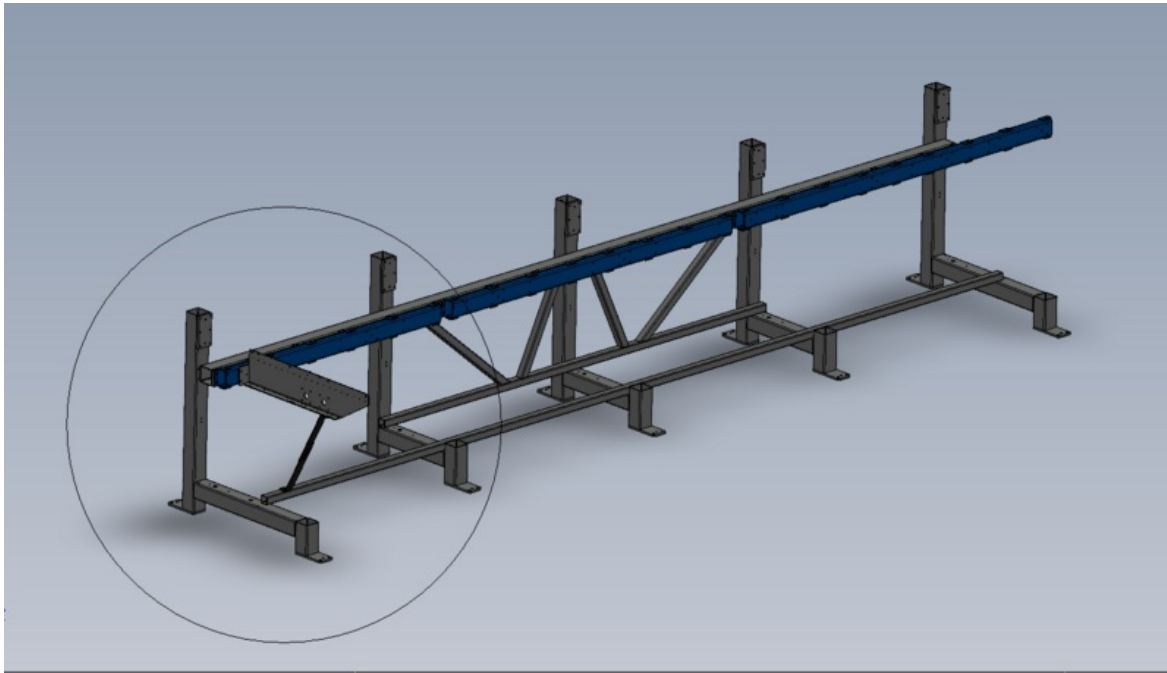

Fichier:Zx5 Module C and E support arm alignment Screenshot 2023-03-14 124521.png



Zx5_Module_C_and_E_support_arm_alignment_Screenshot_2023-03-14_124521

File history

Click on a date/time to view the file as it appeared at that time.

	Date/Time	Thumbnail	Dimensions	User	Comment
current	14:45, 14 March 2023		1,338 × 764 (145 KB)	Gareth Green (talk contribs)	Zx5_Module_C_and_E_support_arm_alignment_Screenshot_2023-03-14_124521

You cannot overwrite this file.

File usage

The following page links to this file:

[R0015245 Module C support arm alignment](#)

Metadata

This file contains additional information, probably added from the digital camera or scanner used to create or digitize it. If the file has been modified from its original state, some details may not fully reflect the modified file.

Horizontal resolution	37.79 dpc
Vertical resolution	37.79 dpc