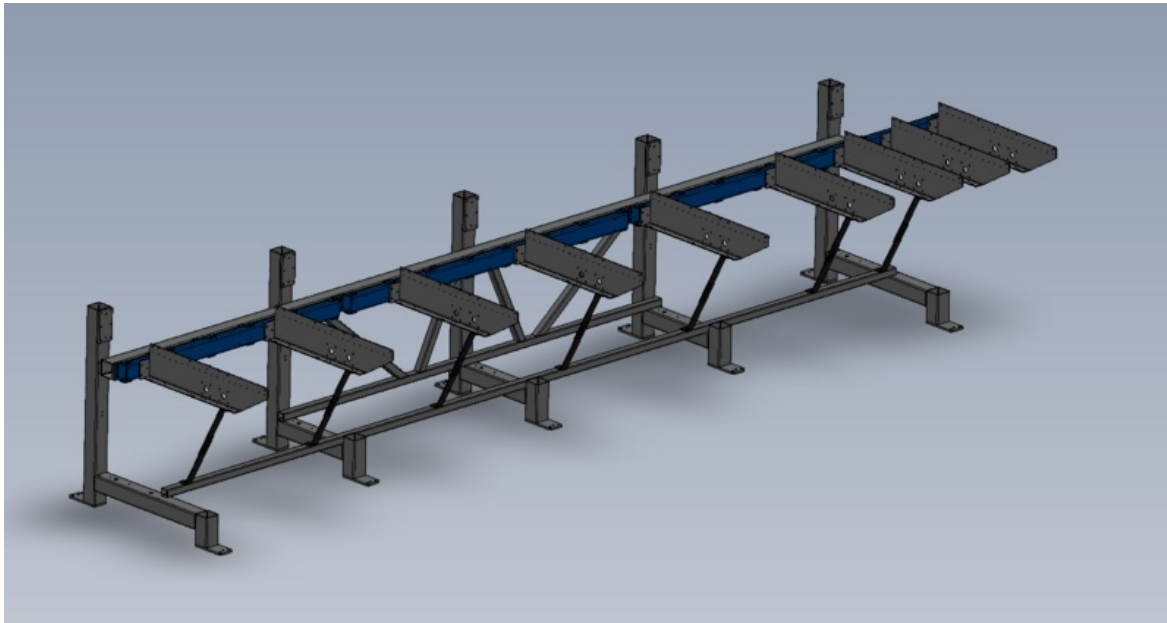

Fichier:Zx5 Module C and E support arm alignment Screenshot 2023-03-14 124203.png



Zx5_Module_C_and_E_support_arm_alignment_Screenshot_2023-03-14_124203

File history

Click on a date/time to view the file as it appeared at that time.

	Date/Time	Thumbnail	Dimensions	User	Comment
current	13:42, 14 March 2023		1,351 × 716 (153 KB)	Gareth Green (talk contribs)	Zx5_Module_C_and_E_support_arm_alignment_Screenshot_2023-03-14_124203

Horizontal resolution	37.79 dpc
Vertical resolution	37.79 dpc