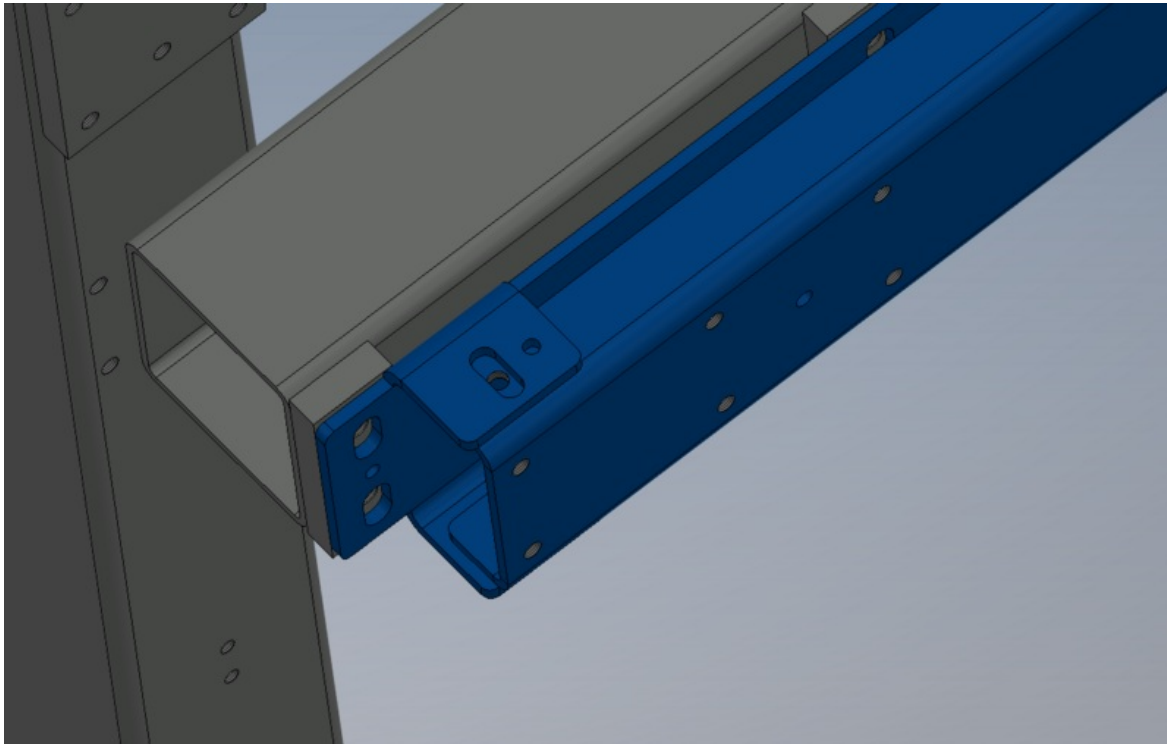

Fichier:Zx5 Module C and E support arm alignment Screenshot 2023-03-14 123300.png



Zx5_Module_C_and_E_support_arm_alignment_Screenshot_2023-03-14_123300

File history

Click on a date/time to view the file as it appeared at that time.

	Date/Time	Thumbnail	Dimensions	User	Comment
current	14:33, 14 March 2023		1,223 × 773 (133 KB)	Gareth Green (talk contribs)	Zx5_Module_C_and_E_support_arm_alignment_Screenshot_2023-03-14_123300

You cannot overwrite this file.

File usage

The following page links to this file:

R0015245 Module C support arm alignment

Metadata

This file contains additional information, probably added from the digital camera or scanner used to create or digitize it. If the file has been modified from its original state, some details may not fully reflect the modified file.

Horizontal resolution	37.79 dpc
Vertical resolution	37.79 dpc