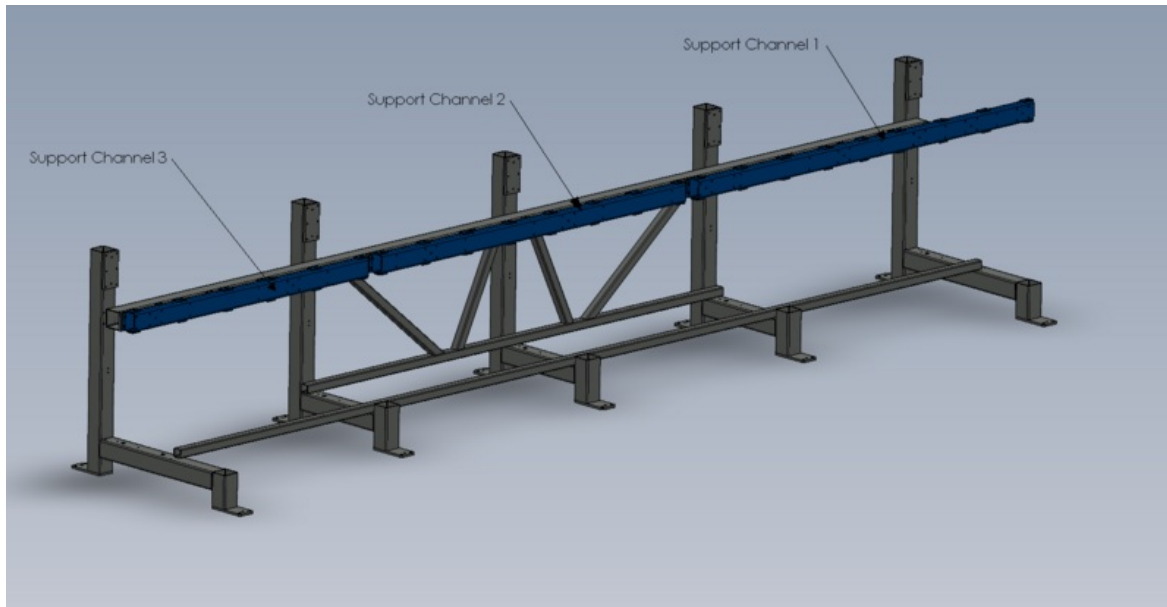

Fichier:Zx5 Module C and E support arm alignment Screenshot 2023-03-14 120045.png



Zx5_Module_C_and_E_support_arm_alignment_Screenshot_2023-03-14_120045

File history

Click on a date/time to view the file as it appeared at that time.

| | Date/Time | Thumbnail | Dimensions | User | Comment |
|---------|--------------------------------------|---|----------------------|--------------------------------|---|
| current | 14:01, 14 March 2023 |  | 1,471 × 760 (132 KB) | Gareth Green (talk contribs) | Zx5_Module_C_and_E_support_arm_alignment_Screenshot_2023-03-14_120045 |

You cannot overwrite this file.

File usage

The following page links to this file:

R0015245 Module C support arm alignment

Metadata

This file contains additional information, probably added from the digital camera or scanner used to create or digitize it. If the file has been modified from its original state, some details may not fully reflect the modified file.