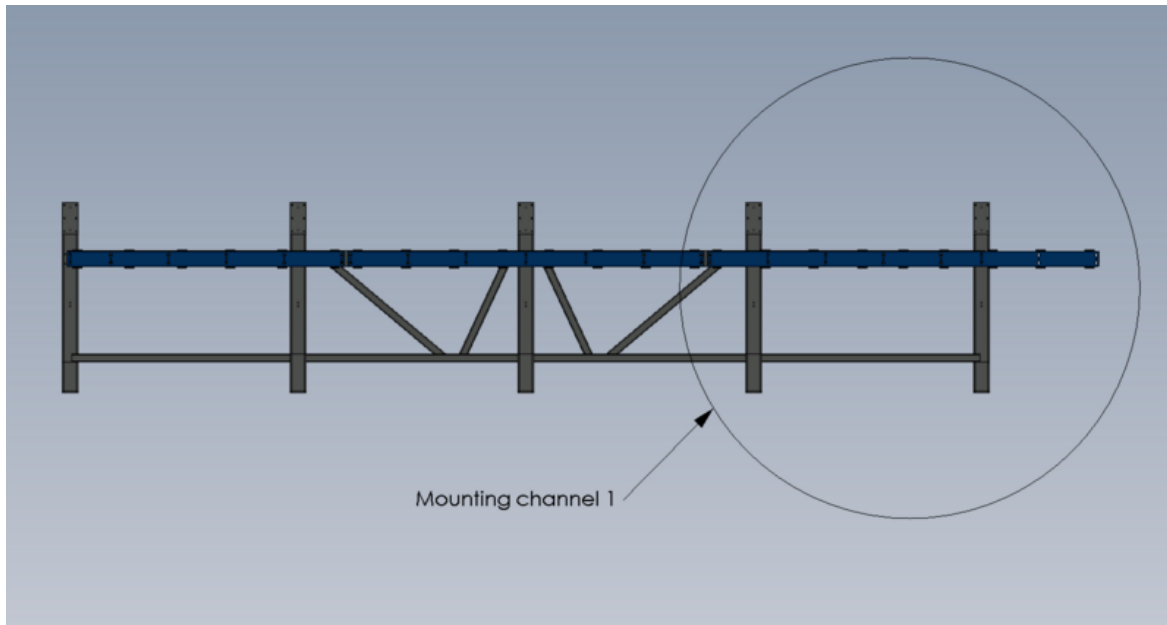

Fichier:Zx5 Module C and E support arm alignment Screenshot 2023-03-14 112343.png



Zx5_Module_C_and_E_support_arm_alignment_Screenshot_2023-03-14_112343

File history

Click on a date/time to view the file as it appeared at that time.

	Date/Time	Thumbnail	Dimensions	User	Comment
current	13:30, 14 March 2023		1,488 × 791 (24 KB)	Gareth Green (talk contribs)	Zx5_Module_C_and_E_support_arm_alignment_Screenshot_2023-03-14_112343

Horizontal resolution	37.79 dpc
Vertical resolution	37.79 dpc