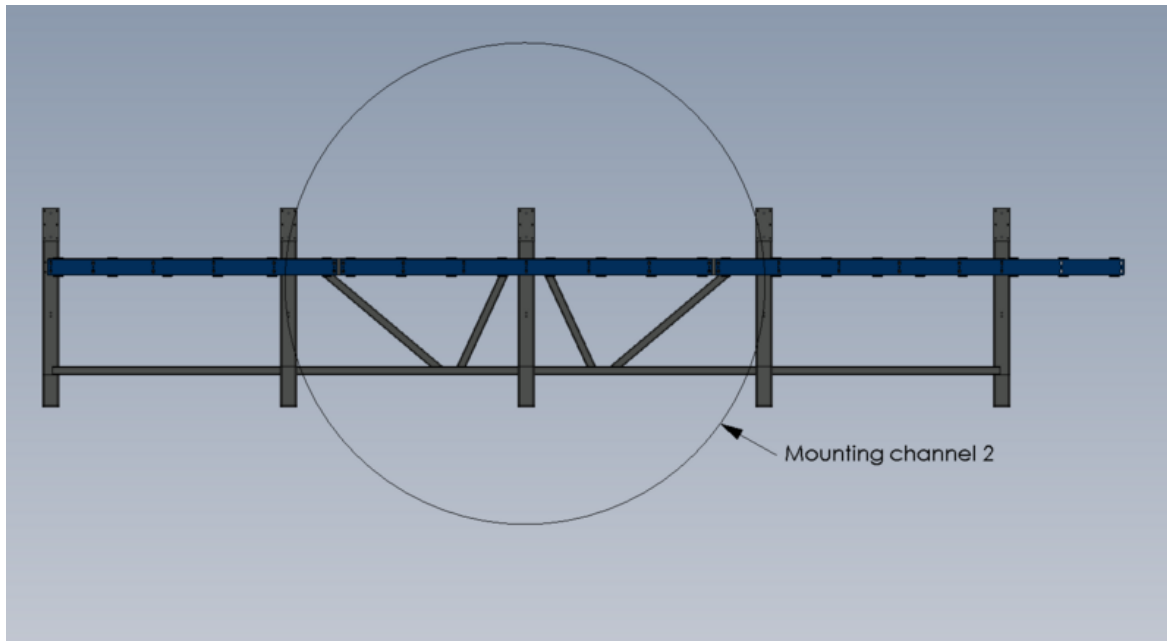

Fichier:Zx5 Module C and E support arm alignment Screenshot 2023-03-14 112237.png



Zx5_Module_C_and_E_support_arm_alignment_Screenshot_2023-03-14_112237

File history

Click on a date/time to view the file as it appeared at that time.

	Date/Time	Thumbnail	Dimensions	User	Comment
current	13:23, 14 March 2023		1,426 × 775 (24 KB)	Gareth Green (talk contribs)	Zx5_Module_C_and_E_support_arm_alignment_Screenshot_2023-03-14_112237

You cannot overwrite this file.

File usage

The following page links to this file:

R0015245 Module C support arm alignment

Metadata

This file contains additional information, probably added from the digital camera or scanner used to create or digitize it. If the file has been modified from its original state, some details may not fully reflect the modified file.

Horizontal resolution	37.79 dpc
Vertical resolution	37.79 dpc