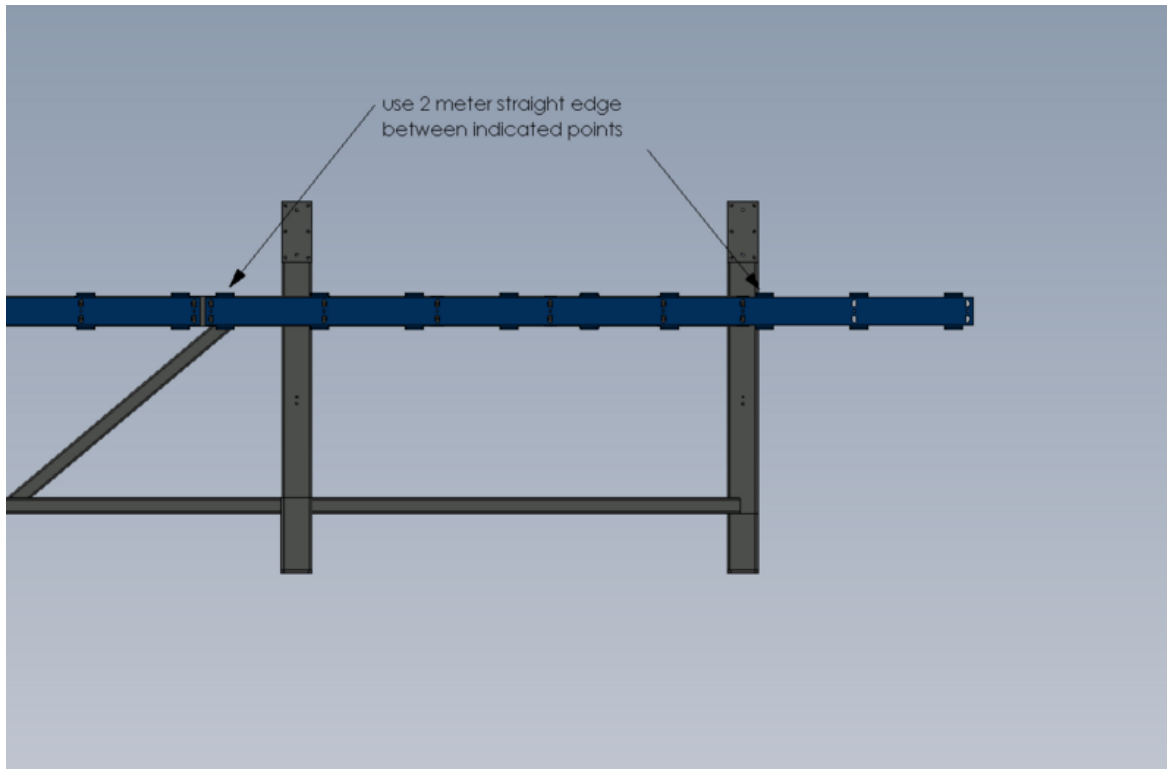

Fichier:Zx5 Module C and E support arm alignment Screenshot 2023-03-14 112028.png



Zx5_Module_C_and_E_support_arm_alignment_Screenshot_2023-03-14_112028

File history

Click on a date/time to view the file as it appeared at that time.

	Date/Time	Thumbnail	Dimensions	User	Comment
current	13:30, 14 March 2023		1,103 × 721 (16 KB)	Gareth Green (talk contribs)	Zx5_Module_C_and_E_support_arm_alignment_Screenshot_2023-03-14_112028

Horizontal resolution	37.79 dpc
Vertical resolution	37.79 dpc