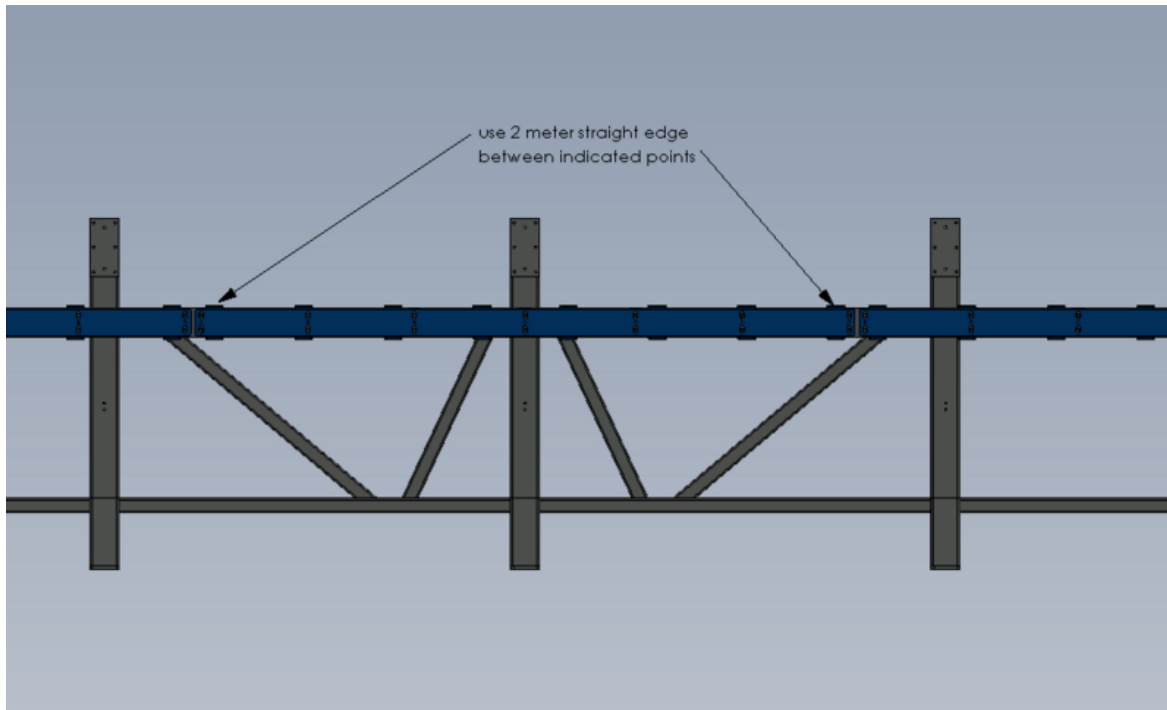

# Fichier:Zx5 Module C and E support arm alignment Screenshot 2023-03-14 111945.png



Zx5\_Module\_C\_and\_E\_support\_arm\_alignment\_Screenshot\_2023-03-14\_111945

## File history

Click on a date/time to view the file as it appeared at that time.

	Date/Time	Thumbnail	Dimensions	User	Comment
current	13:24, 14 March 2023		971 × 586 (21 KB)	Gareth Green (talk   contribs)	Zx5_Module_C_and_E_support_arm_alignment_Screenshot_2023-03-14_111945