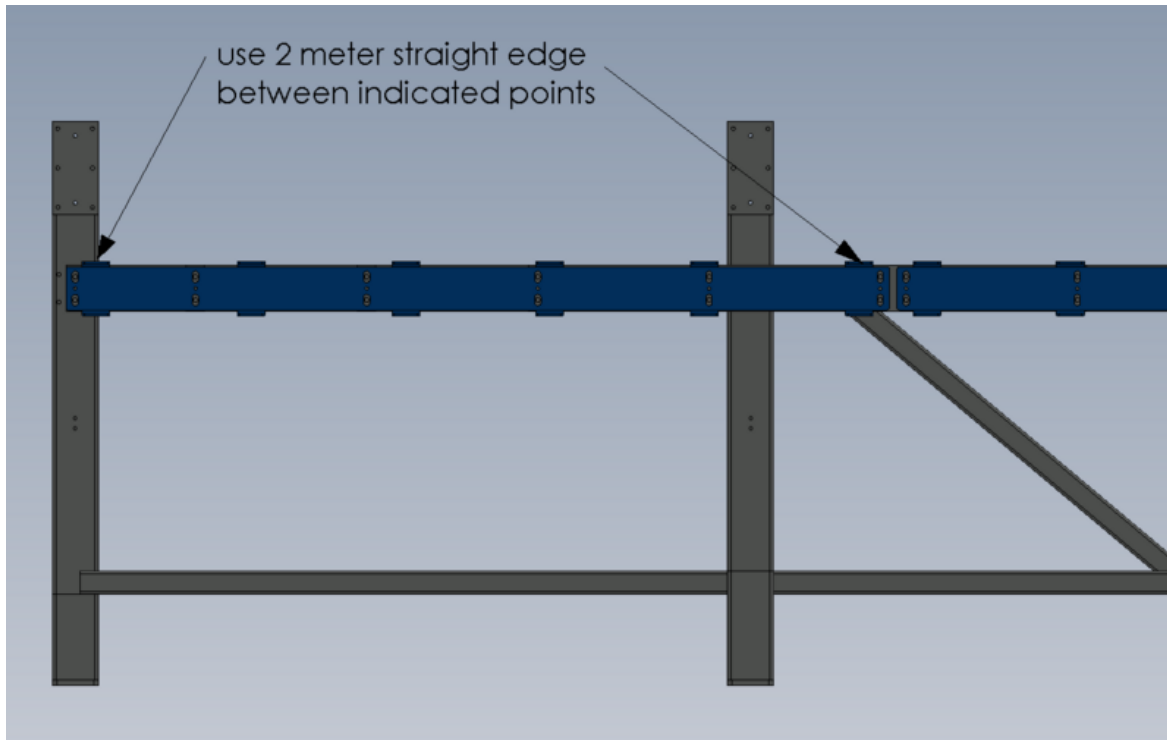

Fichier:Zx5 Module C and E support arm alignment Screenshot 2023-03-14 111502.png



Zx5_Module_C_and_E_support_arm_alignment_Screenshot_2023-03-14_111502

File history

Click on a date/time to view the file as it appeared at that time.

	Date/Time	Thumbnail	Dimensions	User	Comment
current	13:16, 14 March 2023		1,274 × 801 (25 KB)	Gareth Green (talk contribs)	Zx5_Module_C_and_E_support_arm_alignment_Screenshot_2023-03-14_111502

Horizontal resolution	37.79 dpc
Vertical resolution	37.79 dpc