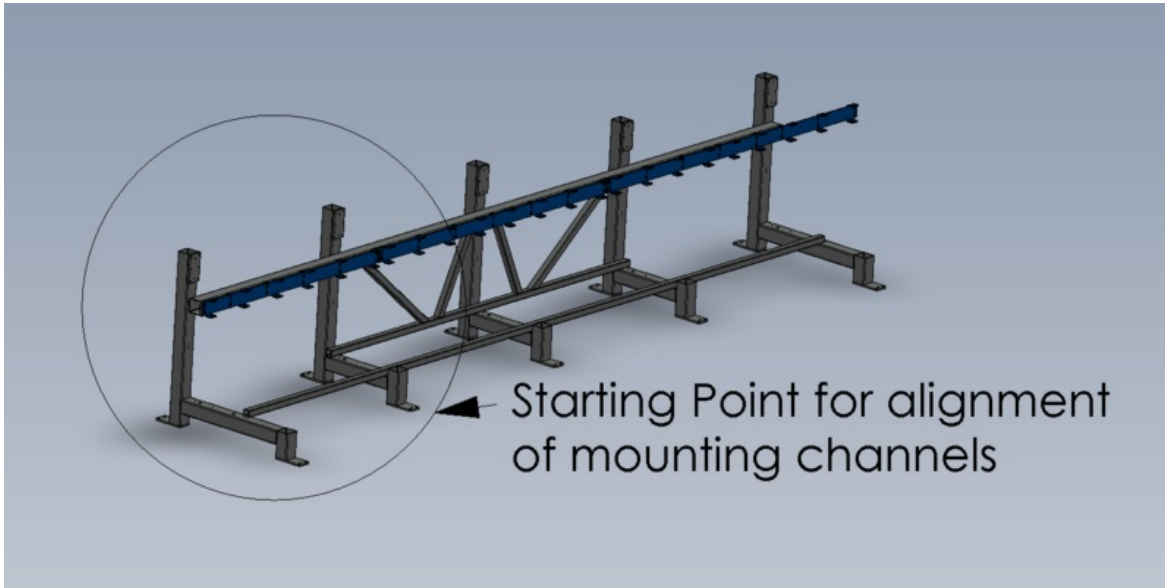

Fichier:Zx5 Module C and E support arm alignment Screenshot 2023-03-14 111107.png



Zx5_Module_C_and_E_support_arm_alignment_Screenshot_2023-03-14_111107

File history

Click on a date/time to view the file as it appeared at that time.

| | Date/Time | Thumbnail | Dimensions | User | Comment |
|---------|----------------------|---|----------------------|--------------------------------|---|
| current | 13:11, 14 March 2023 |  | 1,423 × 711 (117 KB) | Gareth Green (talk contribs) | Zx5_Module_C_and_E_support_arm_alignment_Screenshot_2023-03-14_111107 |