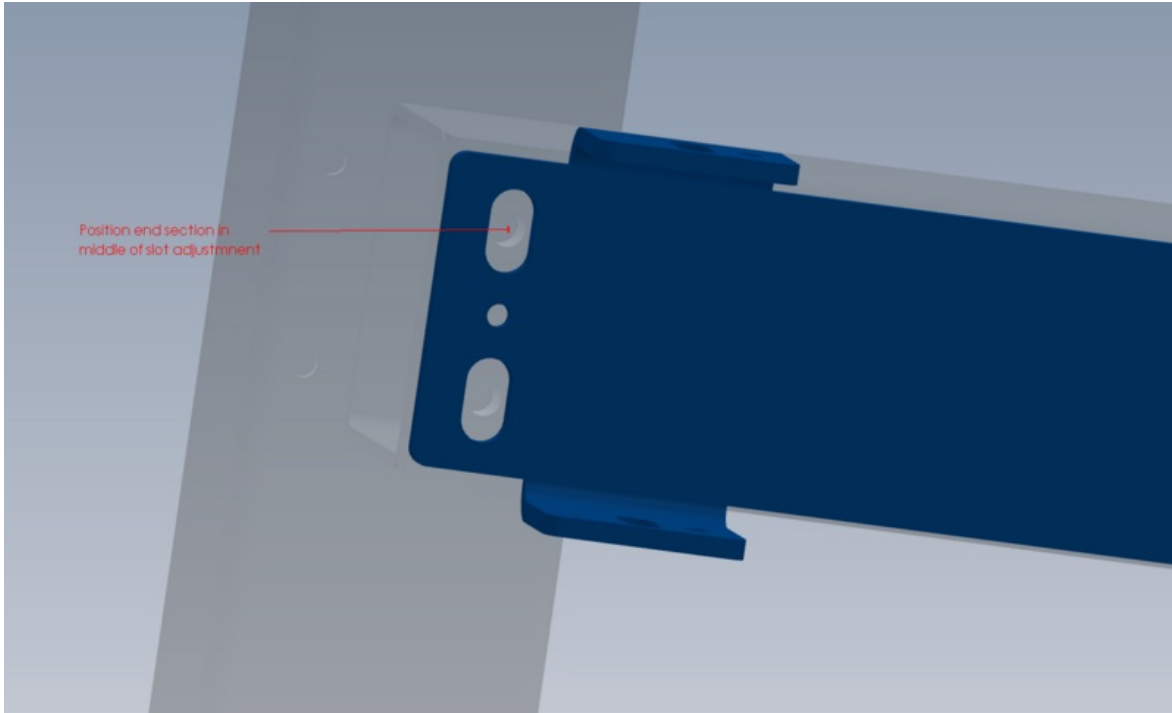

Fichier:Zx5 Module C and E support arm alignment Screenshot 2023-03-13 140745.png



zx5_Module_C_and_E_support_arm_alignment_Screenshot_2023-03-13_140745

File history

Click on a date/time to view the file as it appeared at that time.

	Date/Time	Thumbnail	Dimensions	User	Comment
current	16:07, 13 March 2023		1,331 × 806 (49 KB)	Gareth Green (talk contribs)	zx5_Module_C_and_E_support_arm_alignment_Screenshot_2023-03-13_140745

You cannot overwrite this file.

File usage

The following page links to this file:

R0015245 Module C support arm alignment

Metadata

This file contains additional information, probably added from the digital camera or scanner used to create or digitize it. If the file has been modified from its original state, some details may not fully reflect the modified file.

Horizontal resolution	37.79 dpc
Vertical resolution	37.79 dpc