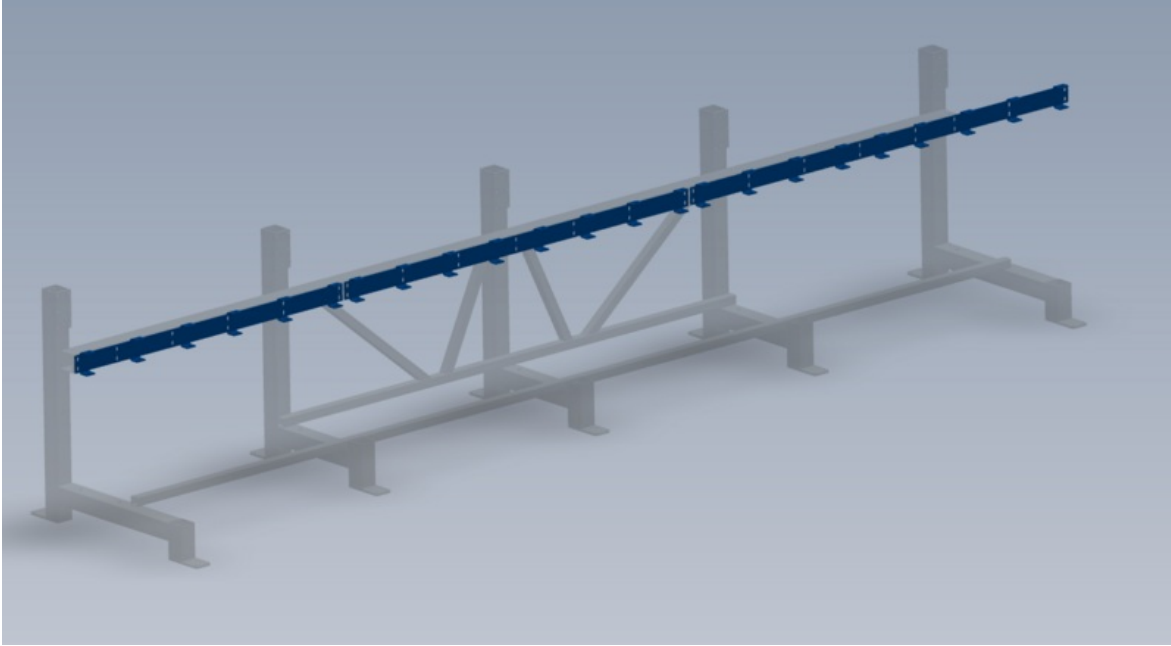

Fichier:Zx5 Module C and E support arm alignment Screenshot 2023-03-13 135524.png



zx5_Module_C_and_E_support_arm_alignment_Screenshot_2023-03-13_135524

File history

Click on a date/time to view the file as it appeared at that time.

	Date/Time	Thumbnail	Dimensions	User	Comment
current	15:55, 13 March 2023		1,318 × 722 (124 KB)	Gareth Green (talk contribs)	zx5_Module_C_and_E_support_arm_alignment_Screenshot_2023-03-13_135524

You cannot overwrite this file.

File usage

The following page links to this file:

R0015245 Module C support arm alignment

Metadata

This file contains additional information, probably added from the digital camera or scanner used to create or digitize it. If the file has been modified from its original state, some details may not fully reflect the modified file.

Horizontal resolution	37.79 dpc
Vertical resolution	37.79 dpc