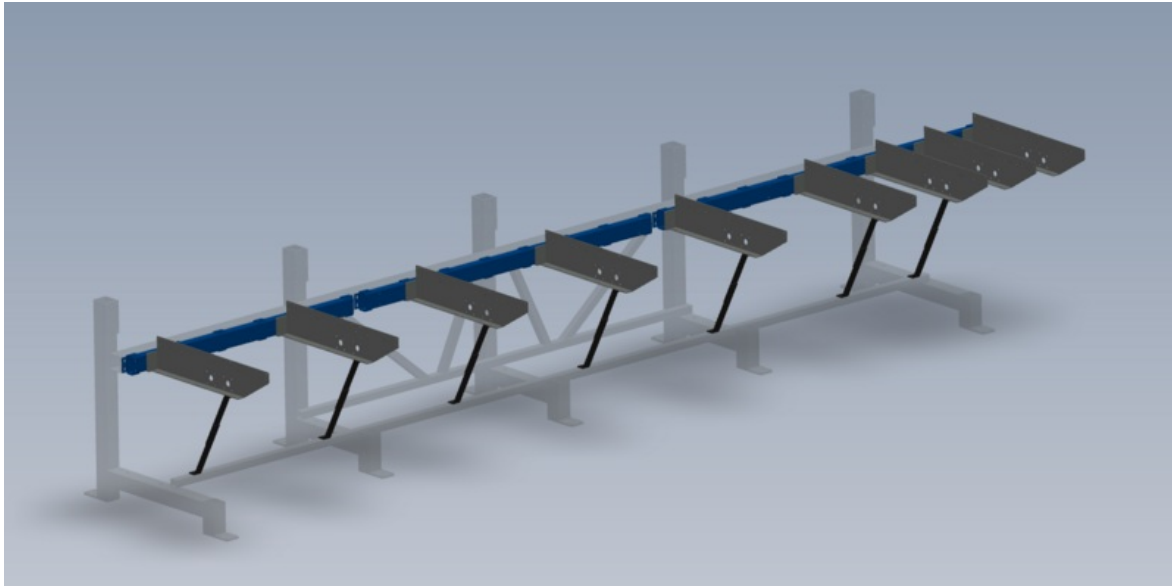

Fichier:Zx5 Module C and E support arm alignment Screenshot 2023-03-13 134636.png



zx5_Module_C_and_E_support_arm_alignment_Screenshot_2023-03-13_134636

File history

Click on a date/time to view the file as it appeared at that time.

	Date/Time	Thumbnail	Dimensions	User	Comment
current	15:48, 13 March 2023		1,528 × 759 (182 KB)	Gareth Green (talk contribs)	zx5_Module_C_and_E_support_arm_alignment_Screenshot_2023-03-13_134636

Horizontal resolution	37.79 dpc
Vertical resolution	37.79 dpc