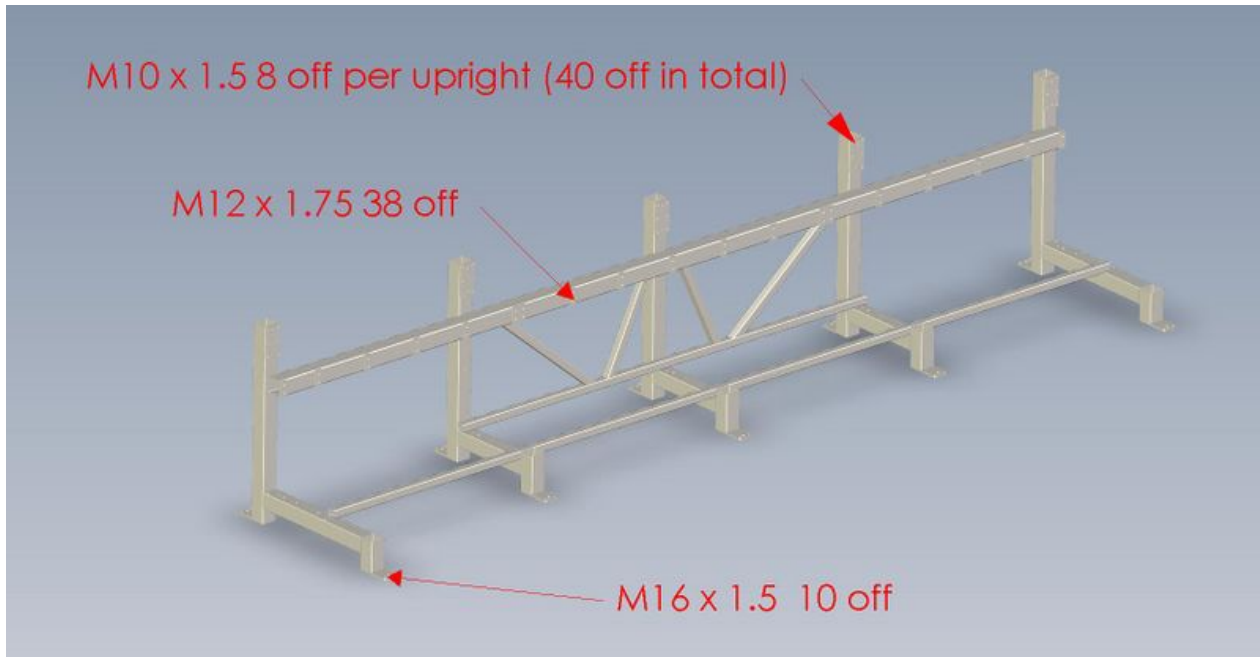

Fichier:ZX5 module A-C-E Frame levelling d0015265-6m-1-1 DefaultAs Machined.jpg



ZX5_module_A-C-E_Frame_levelling_d0015265-6m-1-1_DefaultAs_Machined

File history

Click on a date/time to view the file as it appeared at that time.

	Date/Time	Thumbnail	Dimensions	User	Comment
current	12:00, 13 March 2023		1,678 × 871 (76 KB)	Gareth Green (talk contribs)	ZX5_module_A-C-E_Frame_levelling_d0015265-6m-1-1_DefaultAs_Machined