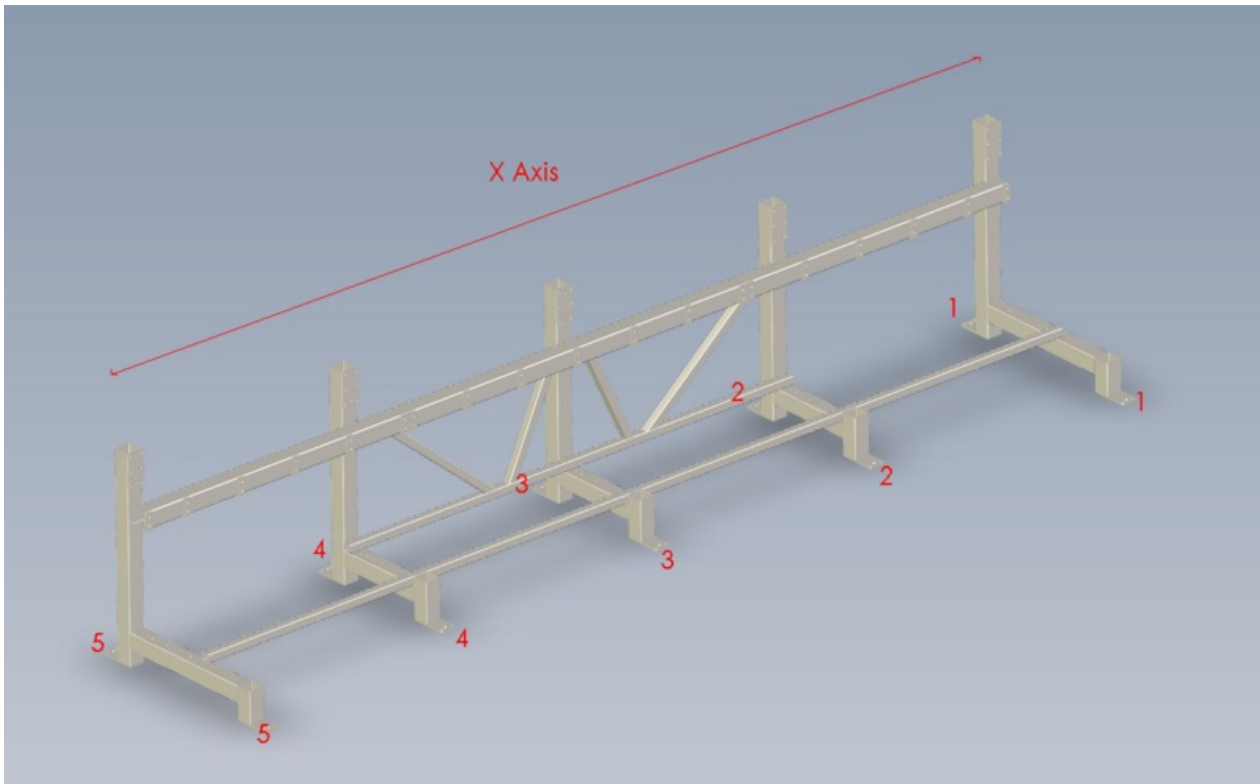

# Fichier:ZX5 module A-C-E Frame levelling Screenshot 2023-03-13 122505.png



ZX5\_module\_A-C-E\_Frame\_levelling\_Screenshot\_2023-03-13\_122505