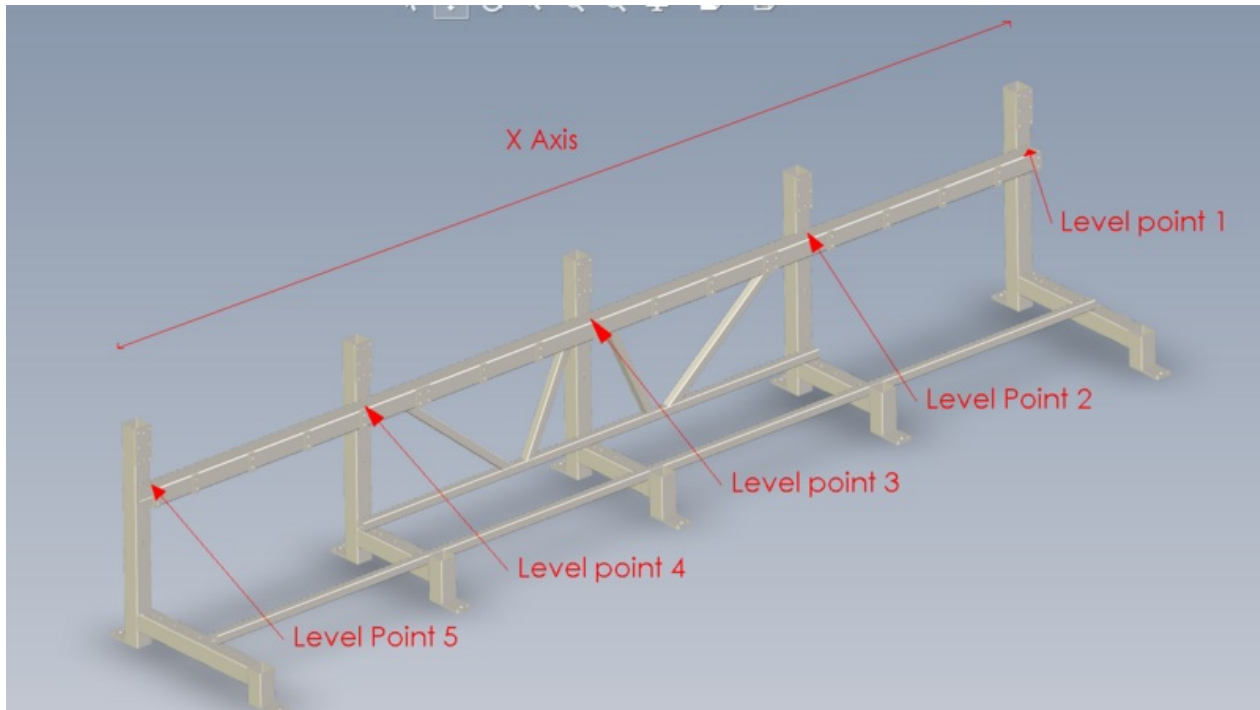

Fichier:ZX5 module A-C-E Frame levelling Screenshot 2023-03-13 121401.png



ZX5_module_A-C-E_Frame_levelling_Screenshot_2023-03-13_121401

File history

Click on a date/time to view the file as it appeared at that time.

	Date/Time	Thumbnail	Dimensions	User	Comment
current	14:15, 13 March 2023		1,481 × 829 (229 KB)	Gareth Green (talk contribs)	ZX5_module_A-C-E_Frame_levelling_Screenshot_2023-03-13_121401

Horizontal resolution	37.79 dpc
Vertical resolution	37.79 dpc