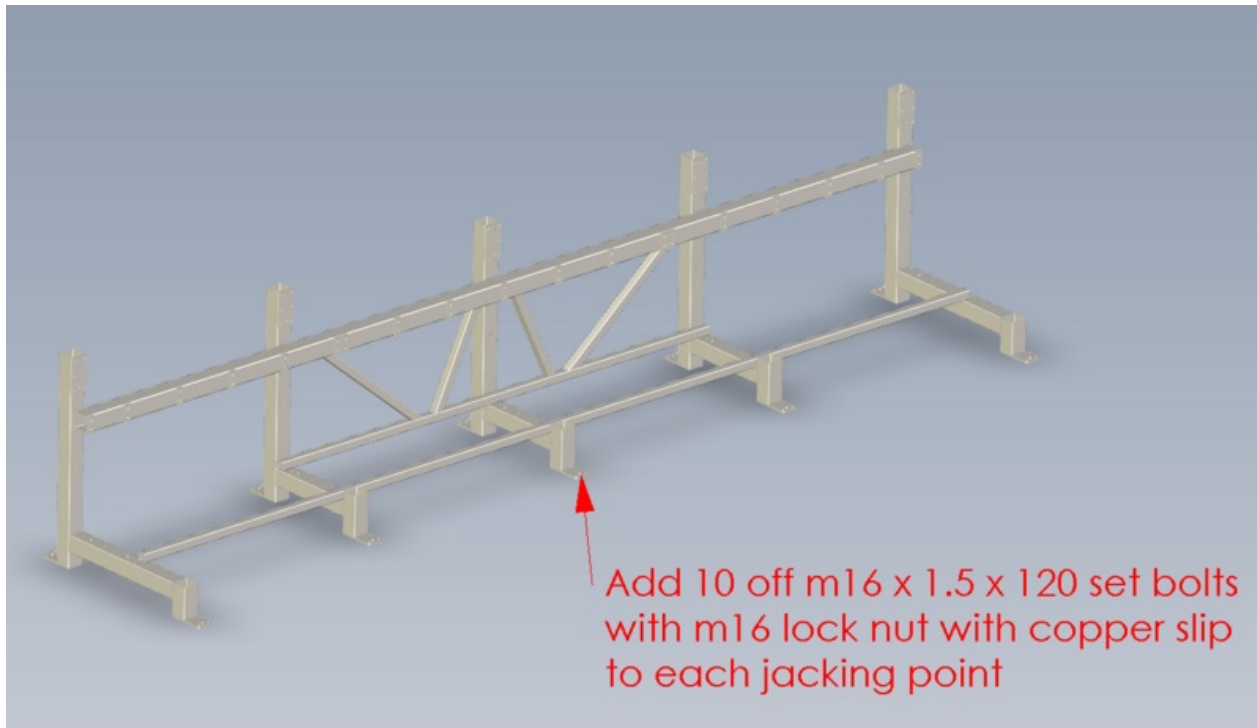

Fichier:ZX5 module A-C-E Frame levelling Screenshot 2023-03-13 112256.png



ZX5_module_A-C-E_Frame_levelling_Screenshot_2023-03-13_112256

File history

Click on a date/time to view the file as it appeared at that time.

	Date/Time	Thumbnail	Dimensions	User	Comment
current	13:31, 13 March 2023		1,309 × 754 (167 KB)	Gareth Green (talk contribs)	ZX5_module_A-C- E_Frame_levelling_Screenshot_2023-03- 13_112256

Horizontal resolution	37.79 dpc
Vertical resolution	37.79 dpc