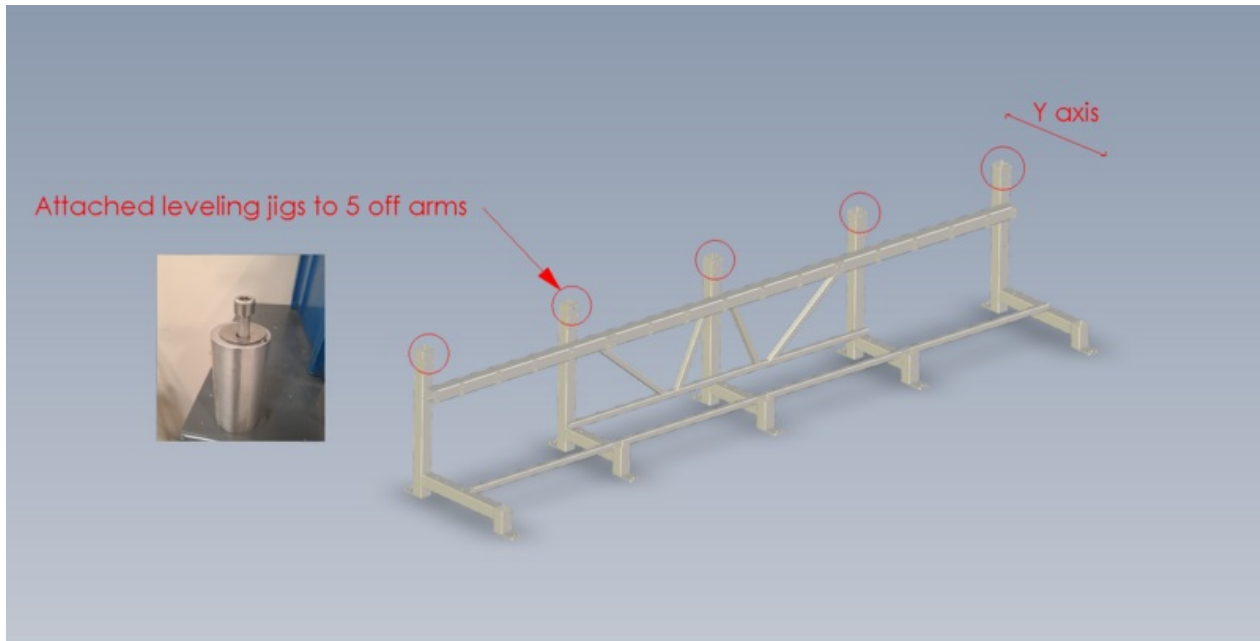

Fichier:ZX5 module A-C-E Frame levelling Screenshot 2023-03-13 111524.png



ZX5_module_A-C-E_Frame_levelling_Screenshot_2023-03-13_111524

File history

Click on a date/time to view the file as it appeared at that time.

	Date/Time	Thumbnail	Dimensions	User	Comment
current	13:15, 13 March 2023		1,561 × 792 (222 KB)	Gareth Green (talk contribs)	ZX5_module_A-C-E_Frame_levelling_Screenshot_2023-03-13_111524