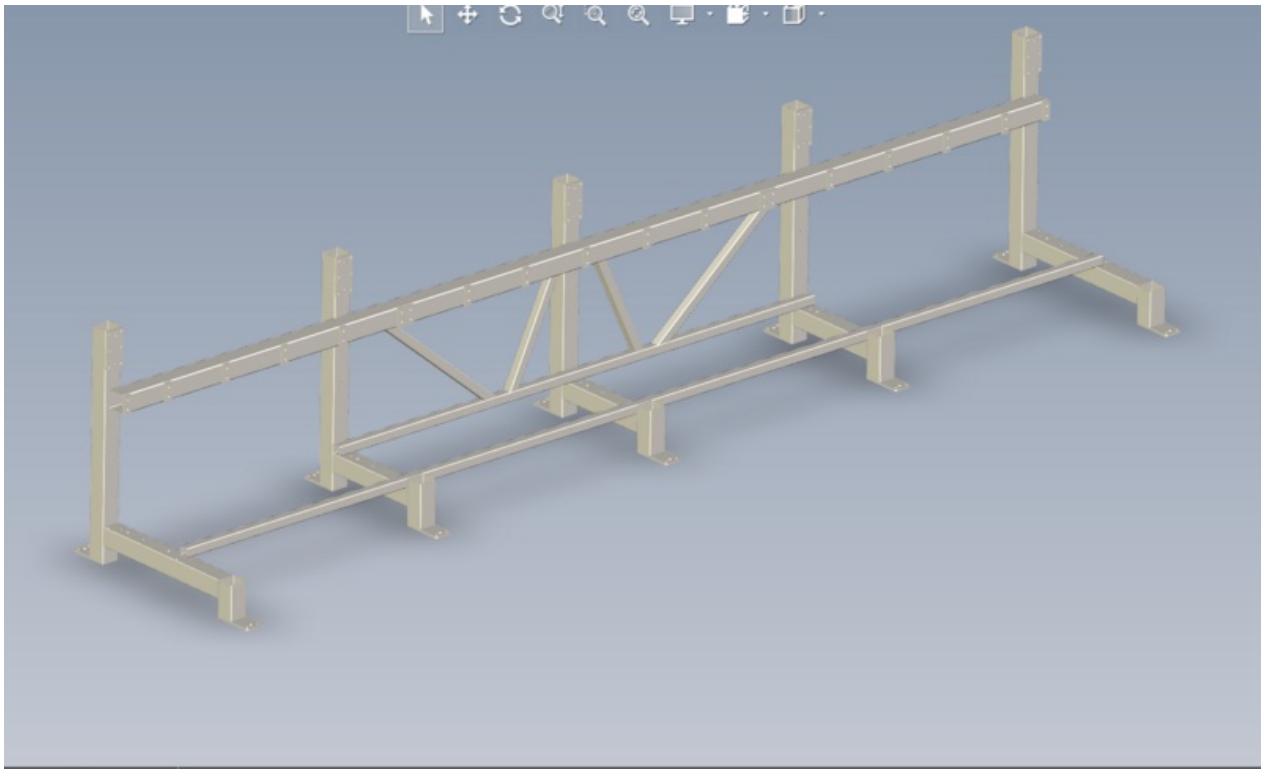

# Fichier:ZX5 module A-C-E Frame levelling Screenshot 2023-03-13 094644.png



ZX5\_module\_A-C-E\_Frame\_levelling\_Screenshot\_2023-03-13\_094644

## File history

Click on a date/time to view the file as it appeared at that time.

	Date/Time	Thumbnail	Dimensions	User	Comment
current	11:47, 13 March 2023		1,424 × 867 (212 KB)	Gareth Green (talk   contribs)	ZX5_module_A-C-E_Frame_levelling_Screenshot_2023-03-13_094644

Horizontal resolution	37.79 dpc
Vertical resolution	37.79 dpc