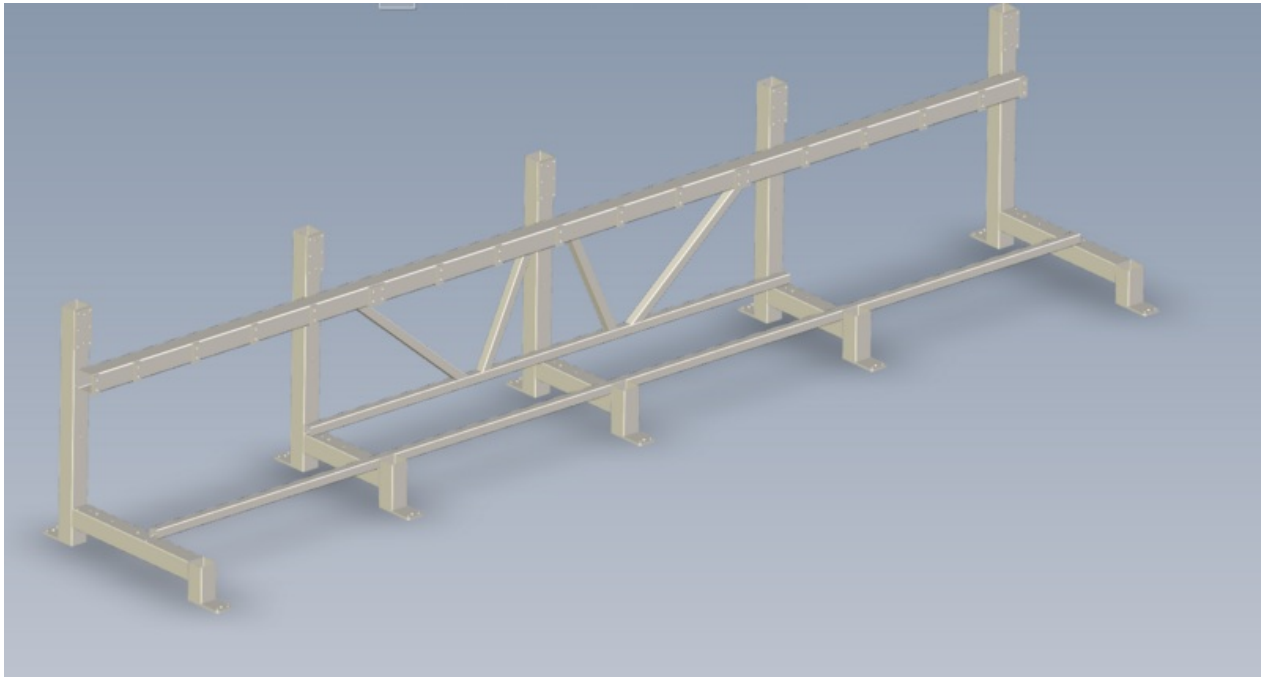

Fichier:ZX5 module A-C-E Frame levelling Screenshot 2023-03-13 092825.png



ZX5_module_A-C-E_Frame_levelling_Screenshot_2023-03-13_092825

File history

Click on a date/time to view the file as it appeared at that time.

	Date/Time	Thumbnail	Dimensions	User	Comment
current	11:30, 13 March 2023		1,411 × 756 (201 KB)	Gareth Green (talk contribs)	ZX5_module_A-C-E_Frame_levelling_Screenshot_2023-03-13_092825

Horizontal resolution	37.79 dpc
Vertical resolution	37.79 dpc