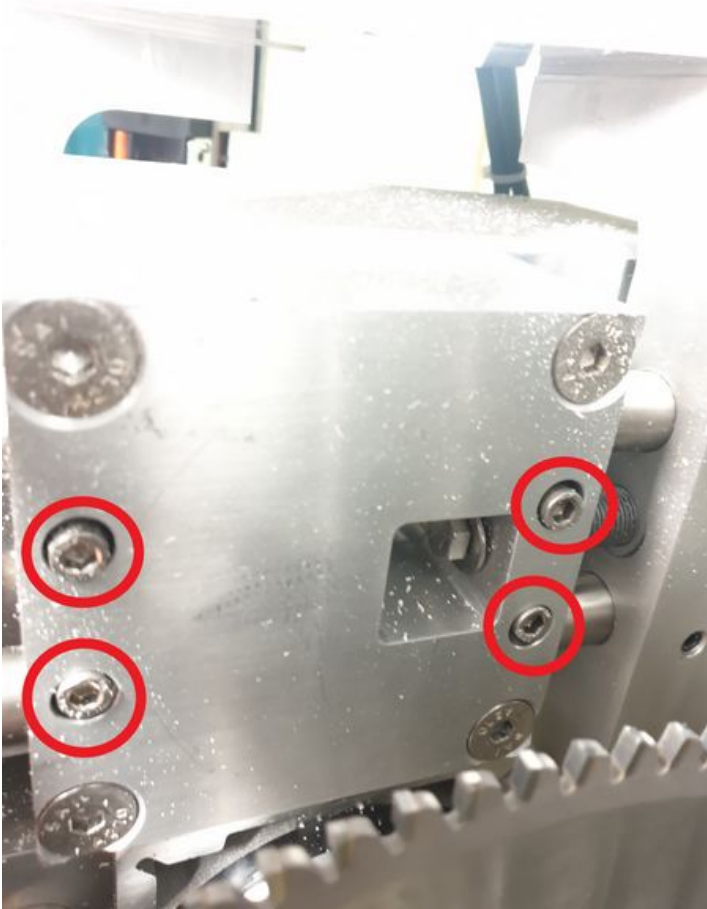

Fichier:ZX5 V Notch Blade Mechanical Setup 2.jpg



ZX5_V_Notch_Blade_Mechanical_Setup_2

File history

Click on a date/time to view the file as it appeared at that time.

	Date/Time	Thumbnail	Dimensions	User	Comment
current	17:13, 25 September 2019		3,024 × 4,032 (1.11 MB)	Stuga Engineer (talk contribs)	ZX5_V_Notch_Blade_Mechanical_Setup_2