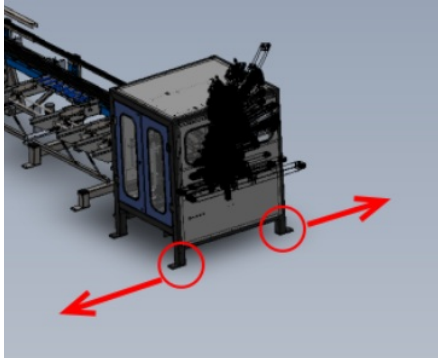

Fichier:ZX5 Production R0015139 Module B to R0015000B Module C alignment Screenshot 2024-01-16 121748.png

No higher resolution available.


ZX5_Production_R0015139_Module_B_to_R0015000B_Module_C_alignment_Screenshot_2024-01-16_121748

File history

Click on a date/time to view the file as it appeared at that time.

	Date/Time	Thumbnail	Dimensions	User	Comment
current	14:17, 16 January 2024		362 × 296 (68 KB)	Gareth Green (talk contribs)	ZX5_Production_R0015139_Module_B_to_R0015000B_Module_C_alignment_Screenshot_2024-01-16_121748