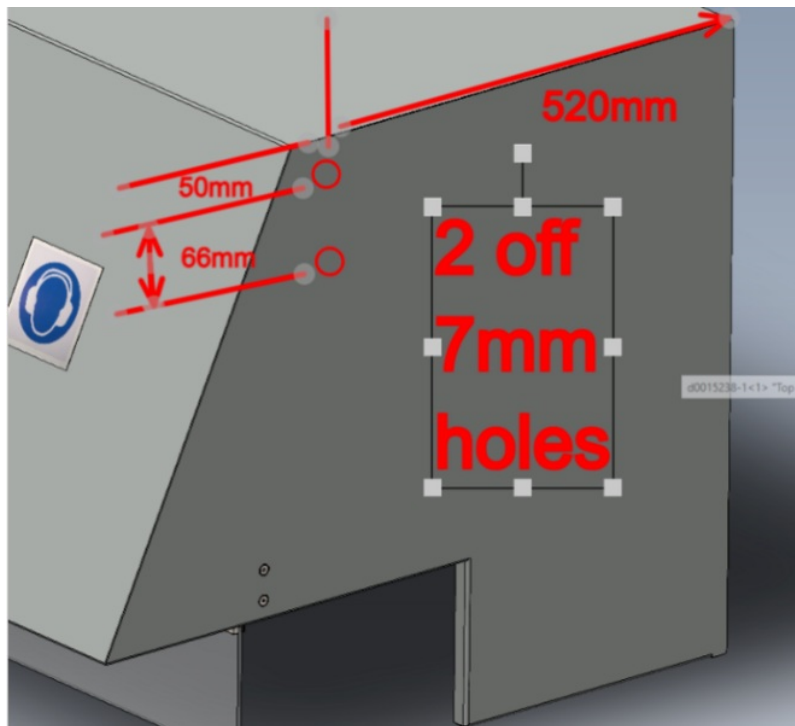

# Fichier:ZX5 Production R0015139 Module B to R0015000B Module C alignment Screenshot 2024-01-16 104033.png



## File history

Click on a date/time to view the file as it appeared at that time.

	Date/Time	Thumbnail	Dimensions	User	Comment
current	12:40, 16 January 2024		708 × 642 (158 KB)	Gareth Green (talk   contribs)	ZX5_Production_R0015139_Module_B_to_R0015000B_Module_C_alignment_Screenshot_2024-01-16_104033

Horizontal resolution	37.79 dpc
Vertical resolution	37.79 dpc