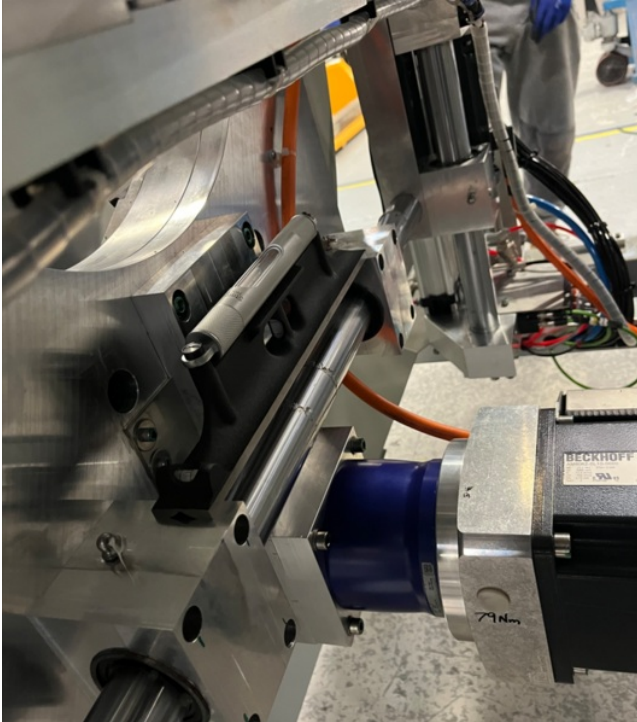

# Fichier:ZX5 Production R0015139 Module B to R0015000B Module C alignment Screenshot 2024-01-16 092651.png

