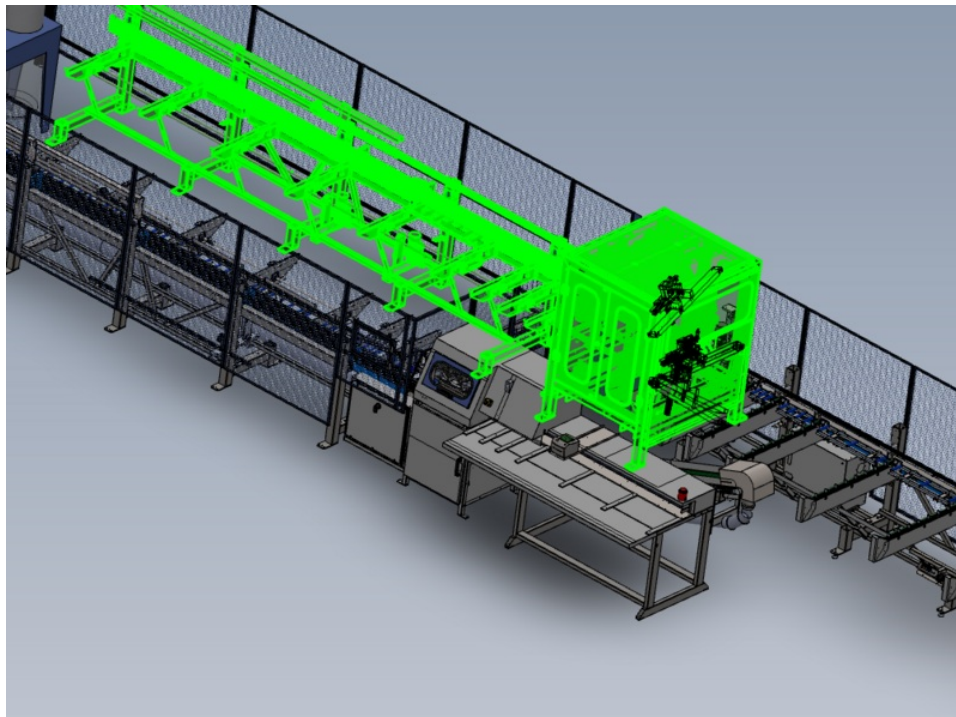

Fichier:ZX5 Production R0015139 Module B to R0015000B Module C alignment Screenshot 2023-12-08 134552.png



ZX5_Production_R0015139_Module_B_to_R0015000B_Module_C_alignment_Screenshot_2023-12-08_134552

File history

Click on a date/time to view the file as it appeared at that time.

	Date/Time	Thumbnail	Dimensions	User	Comment
current	15:46, 8 December 2023		1,006 × 753 (633 KB)	Gareth Green (talk contribs)	ZX5_Production_R0015139_Module_B_to_R0015000B_Module_C_alignment_Screenshot_2023-12-08_134552

Horizontal resolution	37.79 dpc
Vertical resolution	37.79 dpc