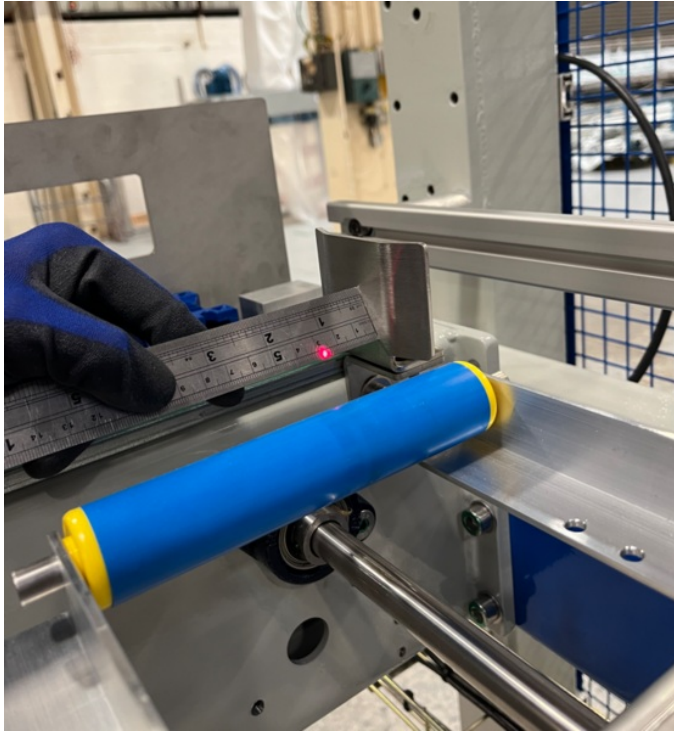

Fichier:ZX5 Production R0015122 Module A to R0015139 Module B alignment Screenshot 2024-01-16 123750.png



ZX5_Production_R0015122_Module_A_to_R0015139_Module_B_alignment_Screenshot_2024-01-16_123750

File history

Click on a date/time to view the file as it appeared at that time.

	Date/Time	Thumbnail	Dimensions	User	Comment
current	15:04, 16 January 2024		706 × 766 (863 KB)	Gareth Green (talk contribs)	ZX5_Production_R0015122_Module_A_to_R0015139_Module_B_alignment_Screenshot_2024-01-16_123750