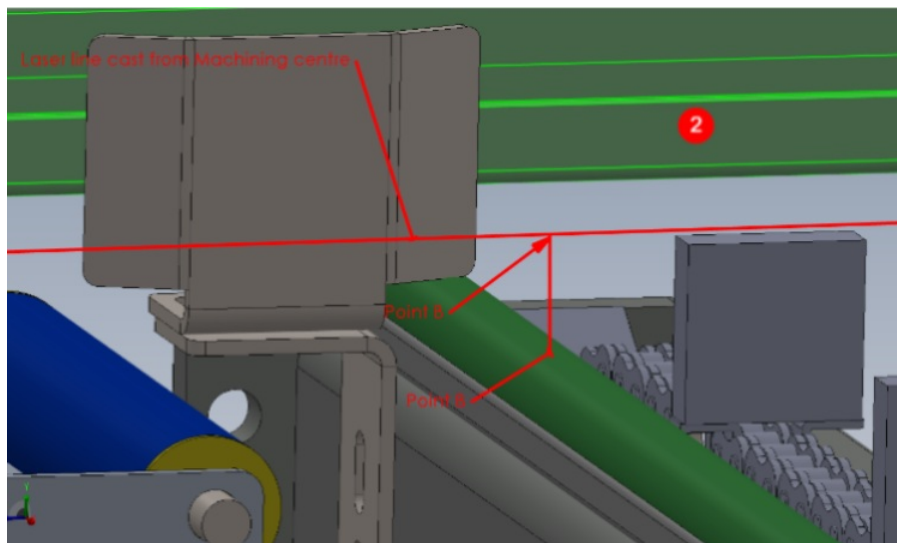

Fichier:ZX5 Production R0015122 Module A to R0015139 Module B alignment Screenshot 2023-12-13 141841.png

No higher resolution available.


ZX5_Production_R0015122_Module_A_to_R0015139_Module_B_alignment_Screenshot_2023-12-13_141841

File history

Click on a date/time to view the file as it appeared at that time.

| | Date/Time | Thumbnail | Dimensions | User | Comment |
|---------|-------------------------|---|-----------------------|-----------------------------------|--|
| current | 16:18, 13 December 2023 |  | 748 × 453 (149 KB) | Gareth Green (talk contribs) | ZX5_Production_R0015122_Module_A_to_R0015139_Module_B_alignment_Screenshot_2023-12-13_141841 |