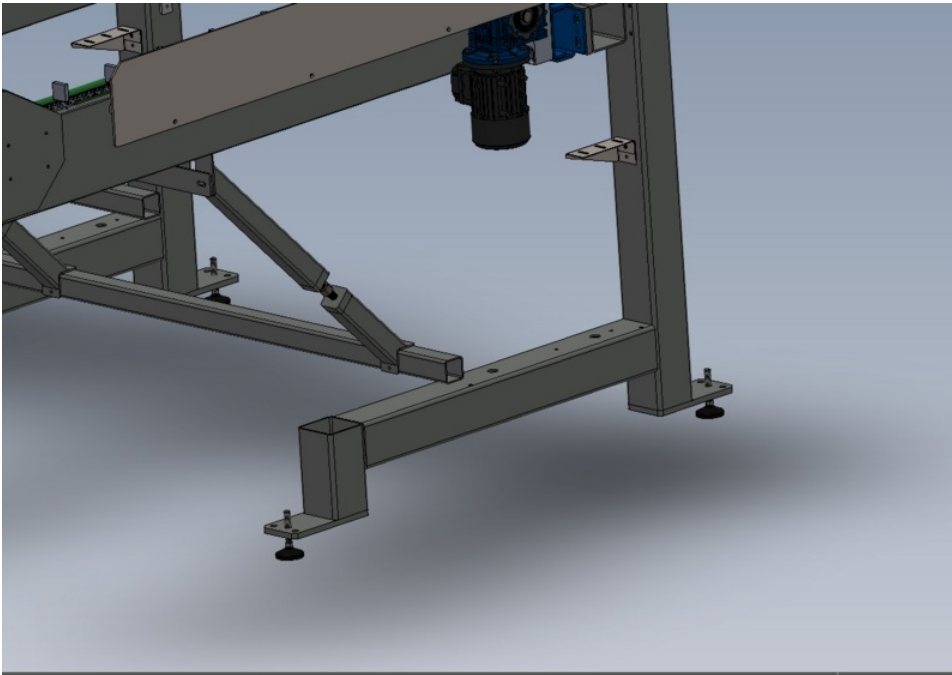

Fichier:ZX5 Production R0015122 Module A to R0015139 Module B alignment Screenshot 2023-12-13 140347.png



ZX5_Production_R0015122_Module_A_to_R0015139_Module_B_alignment_Screenshot_2023-12-13_140347

File history

Click on a date/time to view the file as it appeared at that time.

	Date/Time	Thumbnail	Dimensions	User	Comment
current	16:03, 13 December 2023		1,171 × 823 (184 KB)	Gareth Green (talk contribs)	ZX5_Production_R0015122_Module_A_to_R0015139_Module_B_alignment_Screenshot_2023-12-13_140347

Horizontal resolution	37.79 dpc
Vertical resolution	37.79 dpc