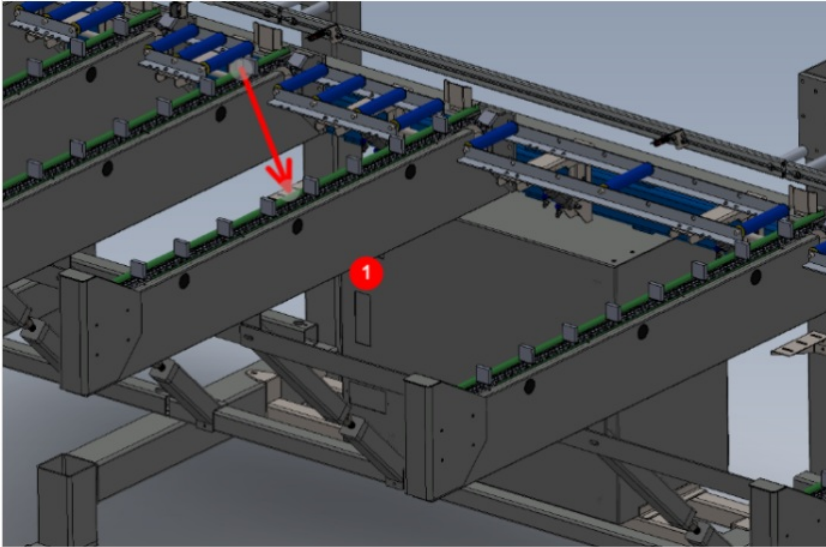

Fichier:ZX5 Production R0015122 Module A to R0015139 Module B alignment Screenshot 2023-12-13 140049.png

No higher resolution available.


ZX5_Production_R0015122_Module_A_to_R0015139_Module_B_alignment_Screenshot_2023-12-13_140049

File history

Click on a date/time to view the file as it appeared at that time.

	Date/Time	Thumbnail	Dimensions	User	Comment
current	16:00, 13 December 2023		695 × 457 (248 KB)	Gareth Green (talk contribs)	ZX5_Production_R0015122_Module_A_to_R0015139_Module_B_alignment_Screenshot_2023-12-13_140049