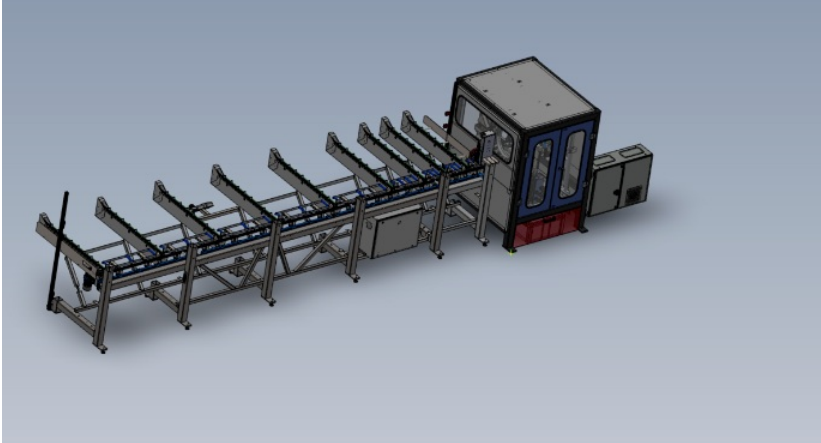

Fichier:ZX5 Production R0015122 Module A to R0015139 Module B alignment Screenshot 2023-12-13 134954.png

No higher resolution available.


ZX5_Production_R0015122_Module_A_to_R0015139_Module_B_alignment_Screenshot_2023-12-13_134954

File history

Click on a date/time to view the file as it appeared at that time.

	Date/Time	Thumbnail	Dimensions	User	Comment
current	14:50, 13 December 2023		689 × 371 (133 KB)	Gareth Green (talk contribs)	ZX5_Production_R0015122_Module_A_to_R0015139_Module_B_alignment_Screenshot_2023-12-13_134954