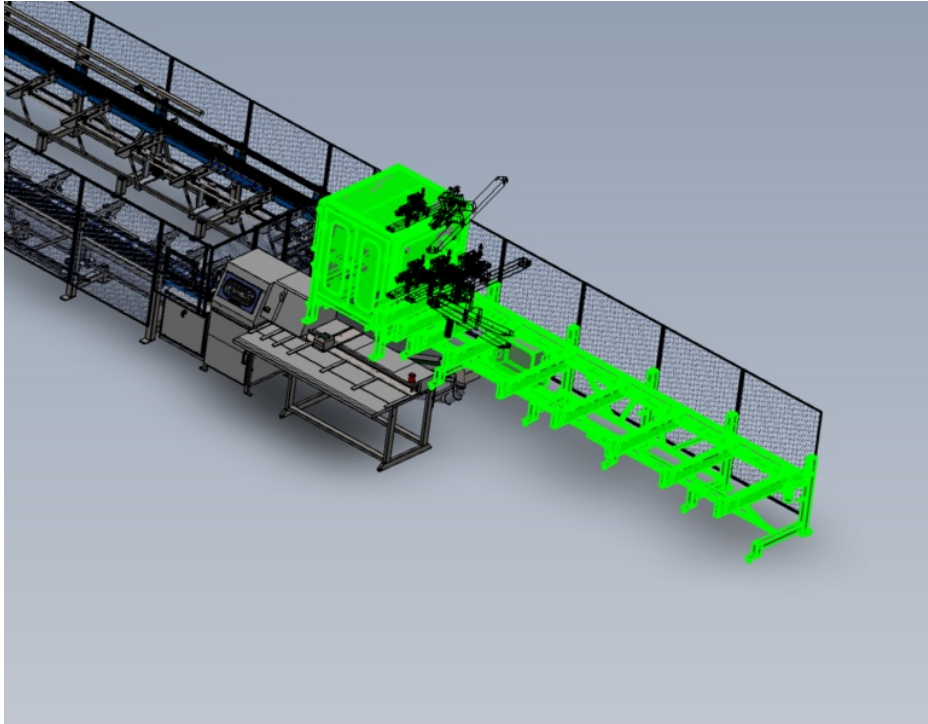

Fichier:ZX5 Production R0015122 Module A to R0015139 Module B alignment Screenshot 2023-12-08 134827.png



ZX5_Production_R0015122_Module_A_to_R0015139_Module_B_alignment_Screenshot_2023-12-08_134827

File history

Click on a date/time to view the file as it appeared at that time.

	Date/Time	Thumbnail	Dimensions	User	Comment
current	15:48, 8 December 2023		903 × 702 (343 KB)	Gareth Green (talk contribs)	ZX5_Production_R0015122_Module_A_to_R0015139_Module_B_alignment_Screenshot_2023-12-08_134827

Horizontal resolution	37.79 dpc
Vertical resolution	37.79 dpc