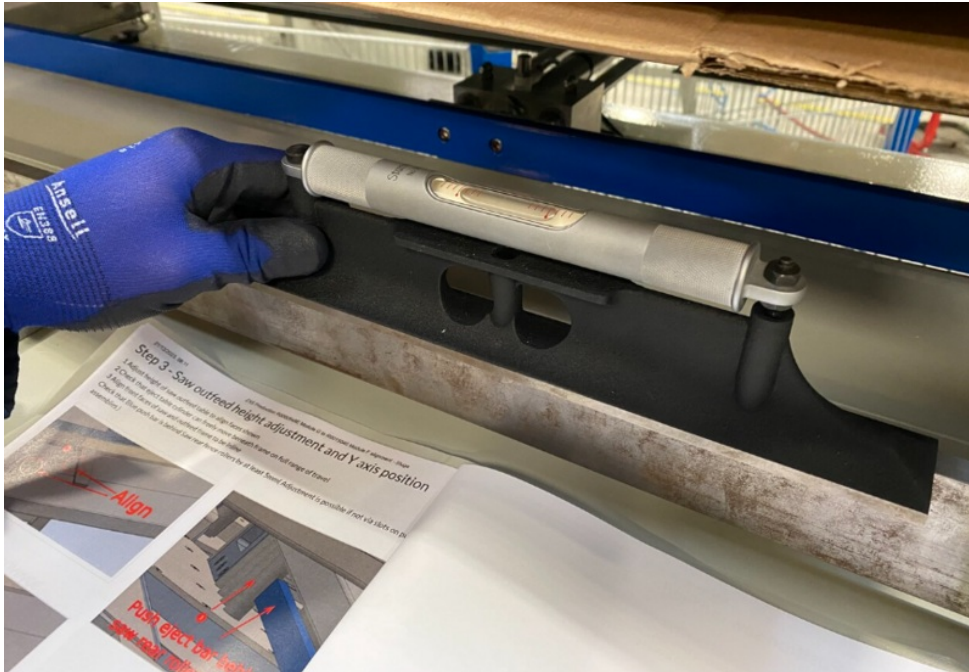

# Fichier:ZX5 Production R0000548E Module G to R0015040 Module F alignment Screenshot 2024-01-05 121820.png

