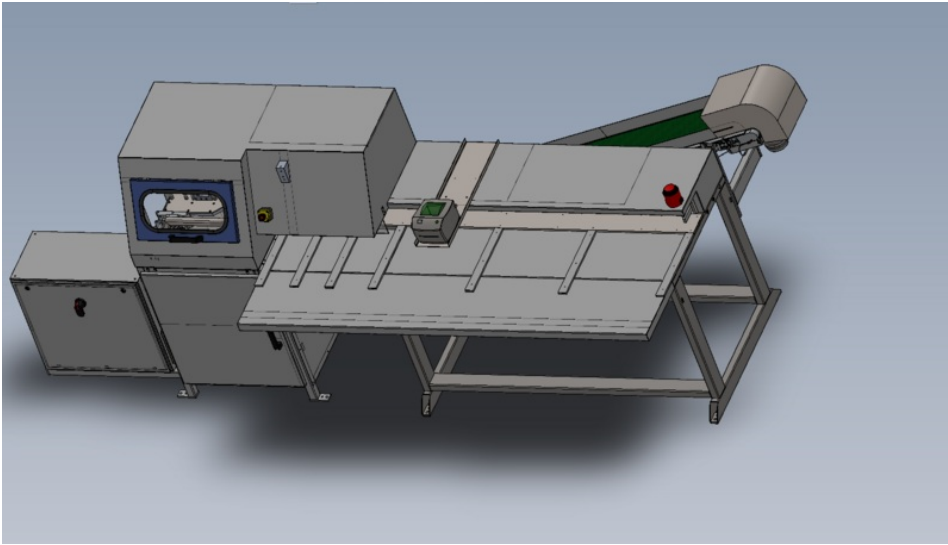

Fichier:ZX5 Production R0000548E Module G to R0015040 Module F alignment Screenshot 2023-12-21 081410.png



ZX5_Production_R0000548E_Module_G_to_R0015040_Module_F_alignment_Screenshot_2023-12-21_081410

File history

Click on a date/time to view the file as it appeared at that time.

	Date/Time	Thumbnail	Dimensions	User	Comment
current	10:14, 21 December 2023		1,400 × 797 (165 KB)	Gareth Green (talk contribs)	ZX5_Production_R0000548E_Module_G_to_R0015040_Module_F_alignment_Screenshot_2023-12-21_081410

Horizontal resolution	37.79 dpc
Vertical resolution	37.79 dpc