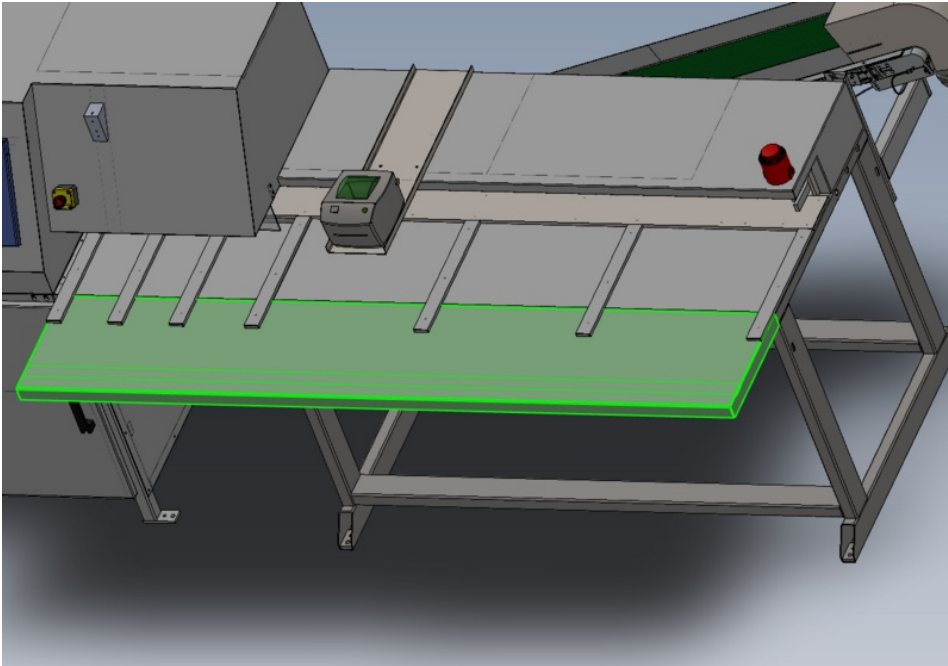

Fichier:ZX5 Production R0000548E Module G to R0015040 Module F alignment Screenshot 2023-12-21 080042.png



ZX5_Production_R0000548E_Module_G_to_R0015040_Module_F_alignment_Screenshot_2023-12-21_080042

File history

Click on a date/time to view the file as it appeared at that time.

	Date/Time	Thumbnail	Dimensions	User	Comment
current	10:01, 21 December 2023		1,165 × 812 (172 KB)	Gareth Green (talk contribs)	ZX5_Production_R0000548E_Module_G_to_R0015040_Module_F_alignment_Screenshot_2023-12-21_080042

Horizontal resolution	37.79 dpc
Vertical resolution	37.79 dpc